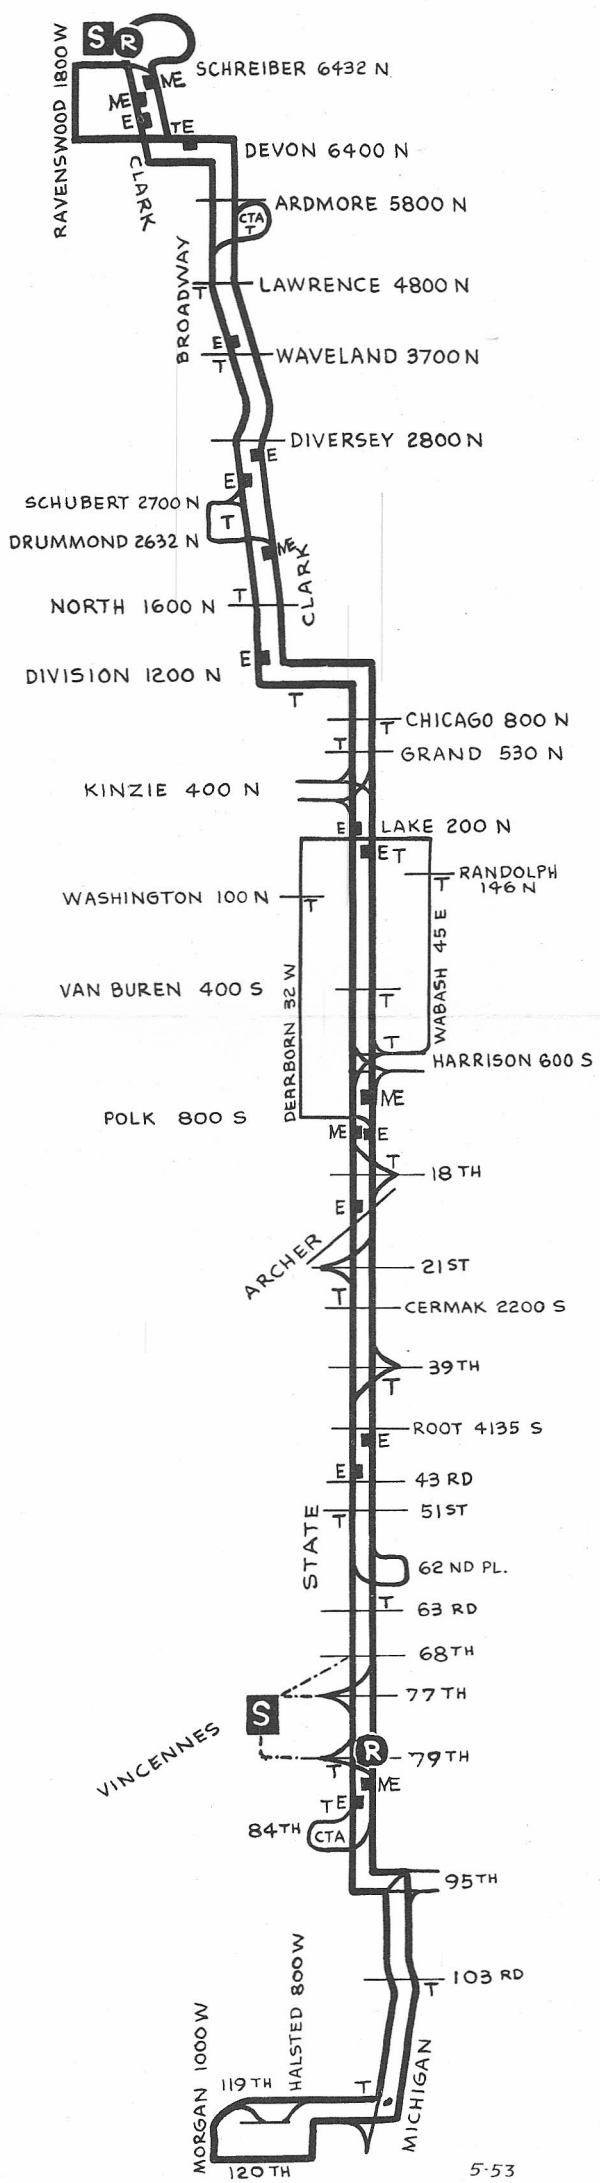

BROADWAY-STATE

DEVON STATION 77th STATION

STREETCAR

NOT DRAWN TO SCALE

S	STATION
R	RELIEF POINT
T	TELEPHONE
---	PULL OUT—
---	PULL IN ROUTE
E	ELECTRIC SWITCH
ME	M.O.E.C. SWITCH

CUT ON DOTTED LINES IF MAPS ARE TO BE BOUND