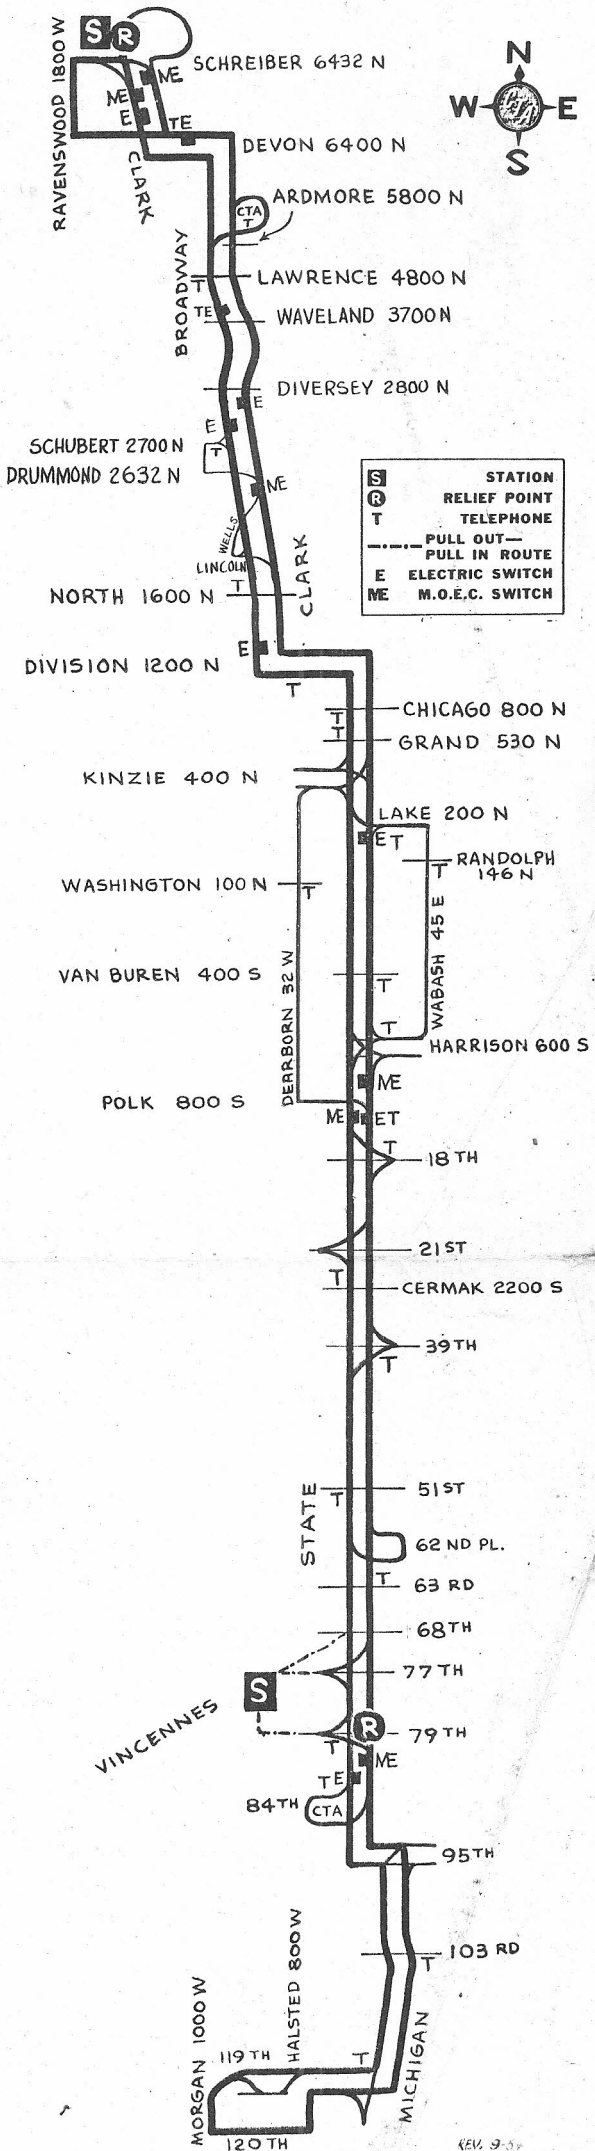

BROADWAY-STATE

DEVON, 77th STATIONS

STREETCAR

NOT DRAWN TO SCALE

S	STATION
R	RELIEF POINT
T	TELEPHONE
---	PULL OUT—
---	PULL IN ROUTE
E	ELECTRIC SWITCH
ME	M.O.E.C. SWITCH

CUT ON DOTTED LINES IF MAPS ARE TO BE BOUND