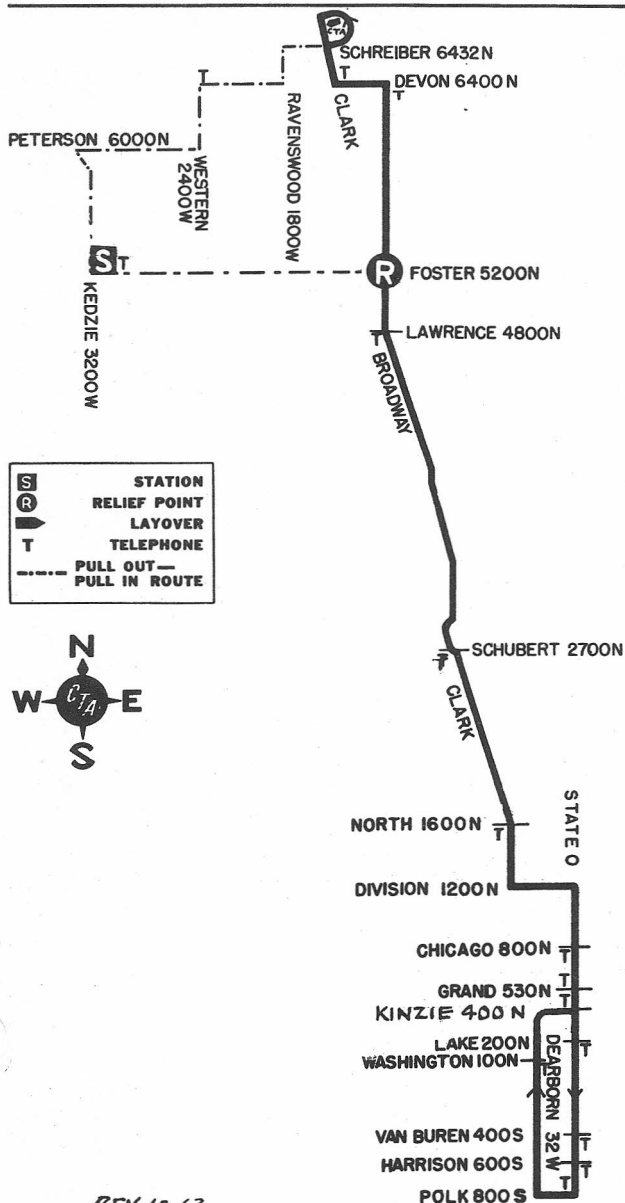

NORTH PARK STATION

GAS BUS

NOT DRAWN TO SCALE

S	STATION
R	RELIEF POINT
L	LAYOVER
T	TELEPHONE
---	PULL OUT
---	PULL IN ROUTE

REV. 10-63