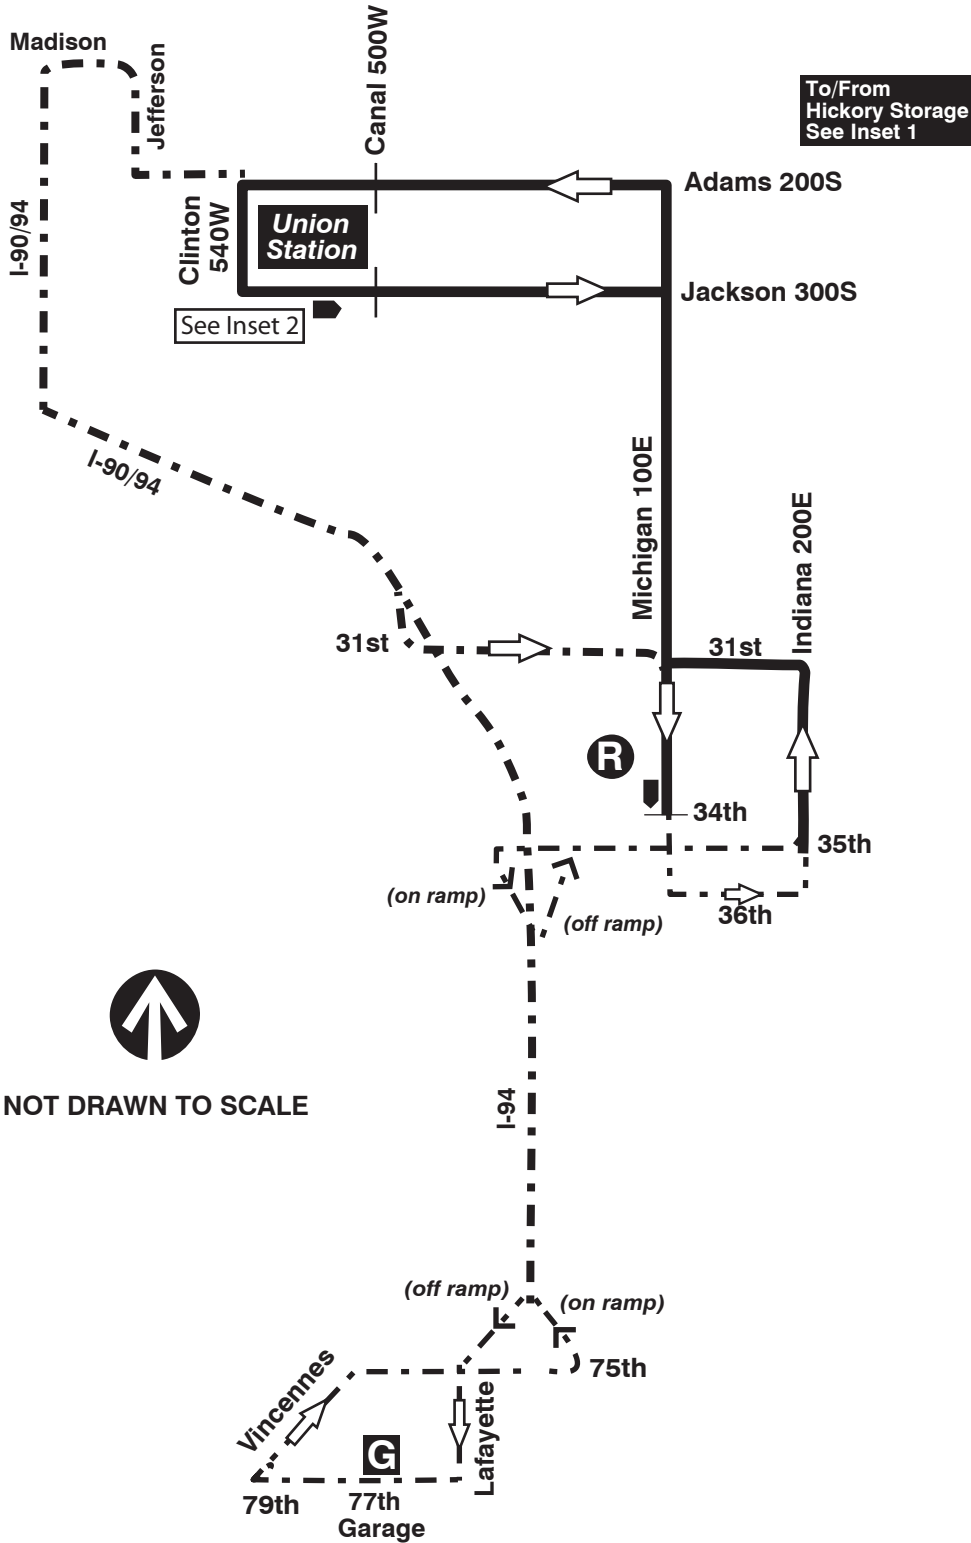

# 1 Bronzeville/Union Station

## 77th Garage

### Farebox Code 1

 GARAGE	 PULL IN	 RELIEF POINT
 LAYOVER	 PULL OUT	
EFFECTIVE DATE	DATE REVISED	SERVICE PLANNING
09/03/19	07/16/19	