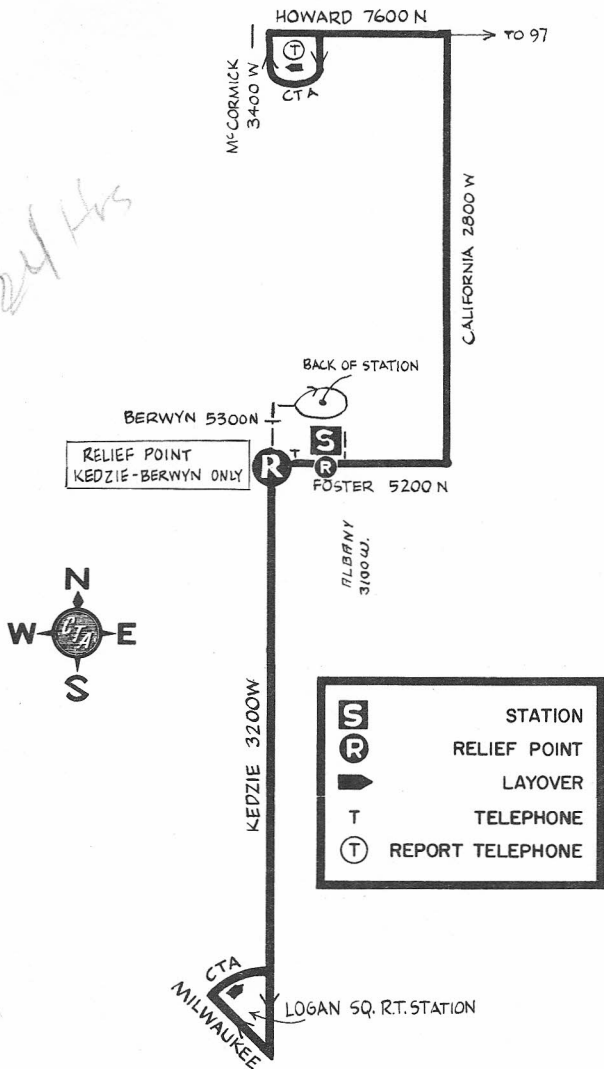

# NORTH CALIFORNIA

93

## NORTH PARK STATION

## MOTOR BUS

NOT DRAWN TO SCALE

*24 Hrs*

REV. 9/9/73  
2/10/74