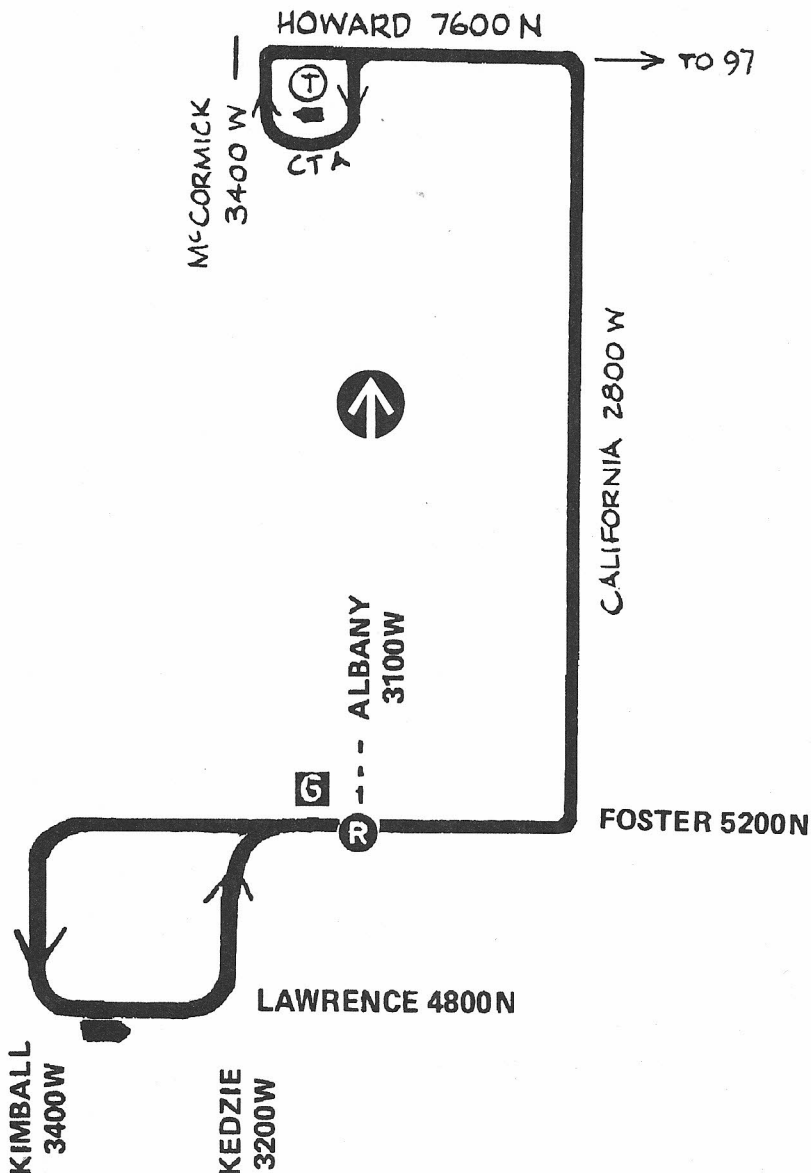

Route #93 NORTH CALIFORNIA

Garage(s)/Run Numbers

North Park/P001-P020
PTO/P021-P030

Terminals/Destination Signs

<u>Northbound</u>	<u>Southbound</u>
Howard/ Kedzie	Lawrence/ Kimball station

Kedzie/Foster
(pull-in)

Schedule Interlocks

#50
#82A
#89
#155A

Hours of Operation

Service Mon-Sat day and early evening hours