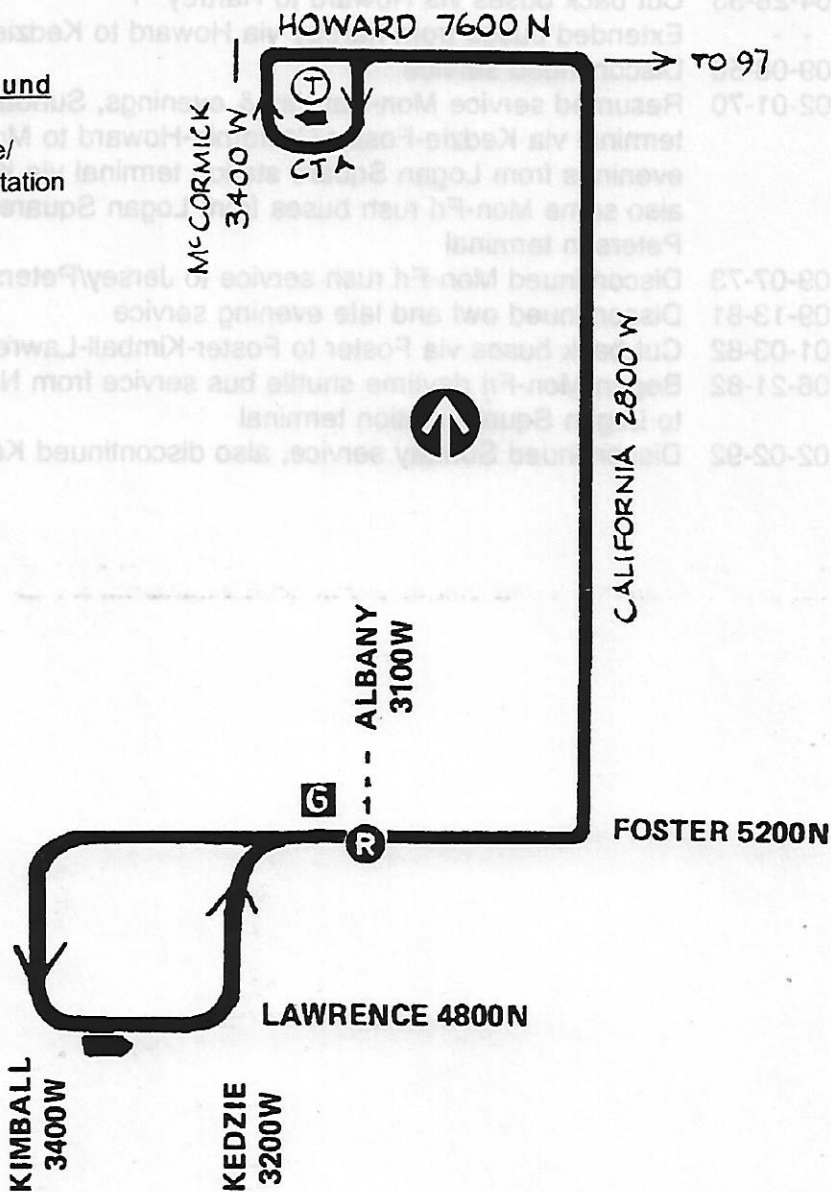

# Route #93 NORTH CALIFORNIA

## Terminals/Destination Signs

Northbound	Southbound
Howard/ Kedzie	Lawrence/ Kimball station
Kedzie/Foster (pull-in)	

## Schedule Interlocks

- #50
- #82A
- #89
- #155A