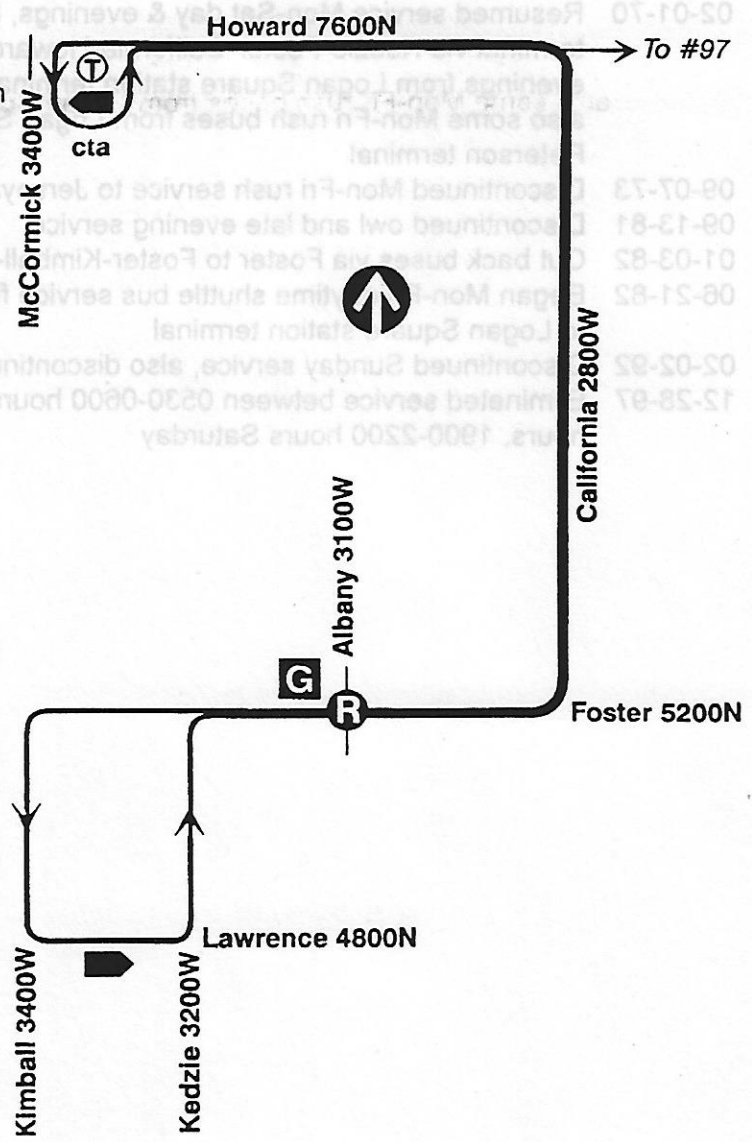

## Route #93 NORTH CALIFORNIA

### Terminals/Destination Signs

<u>Northbound</u>	<u>Southbound</u>
Howard/ Kedzie	Lawrence/ Kimball station
Kedzie/Foster (pull-in)	

### Schedule Interlocks

- #50
- #82A
- #89
- #155A