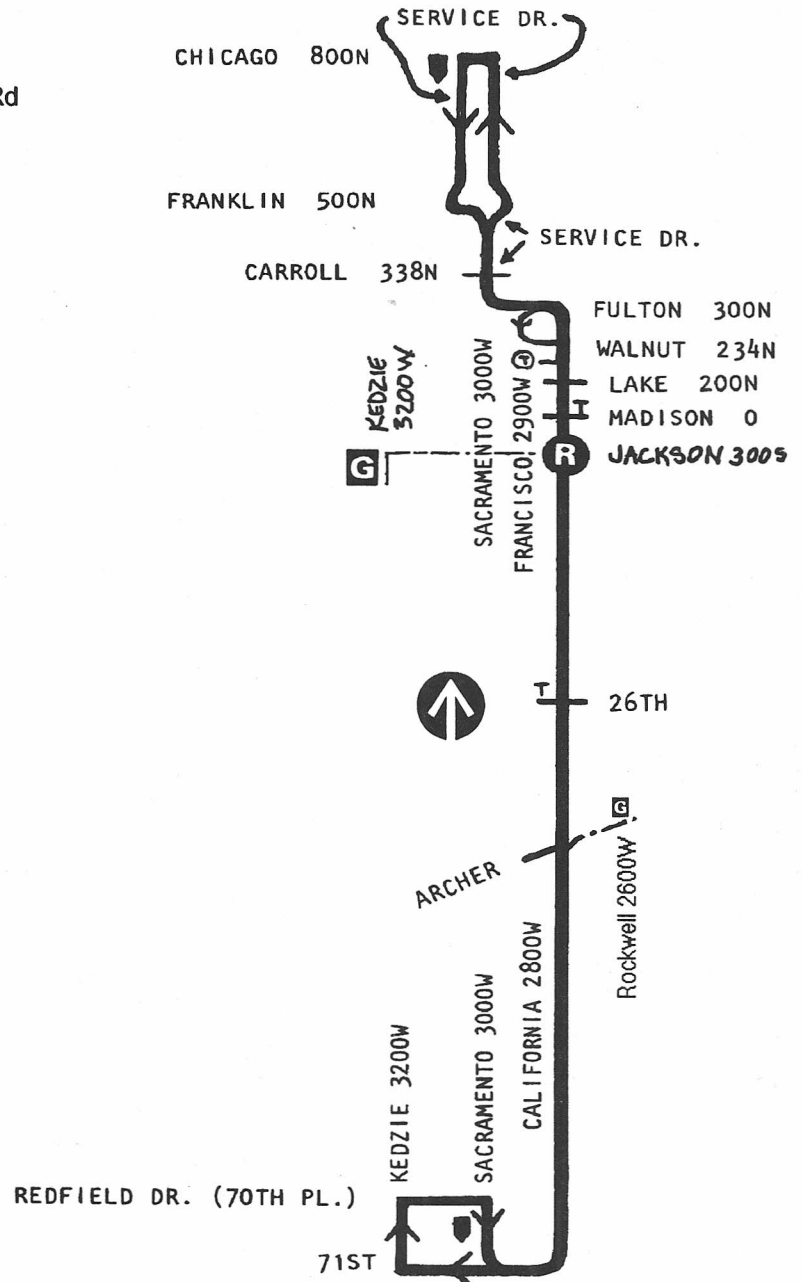

## Route #94 SOUTH CALIFORNIA

### Terminals/Destination Signs

<u>Northbound</u>	<u>Southbound</u>
Sacramento/ Chicago	71st
Lake	Pershing Rd
Jackson (pull-in)	

### Schedule Interlocks

#35  
#52  
#62