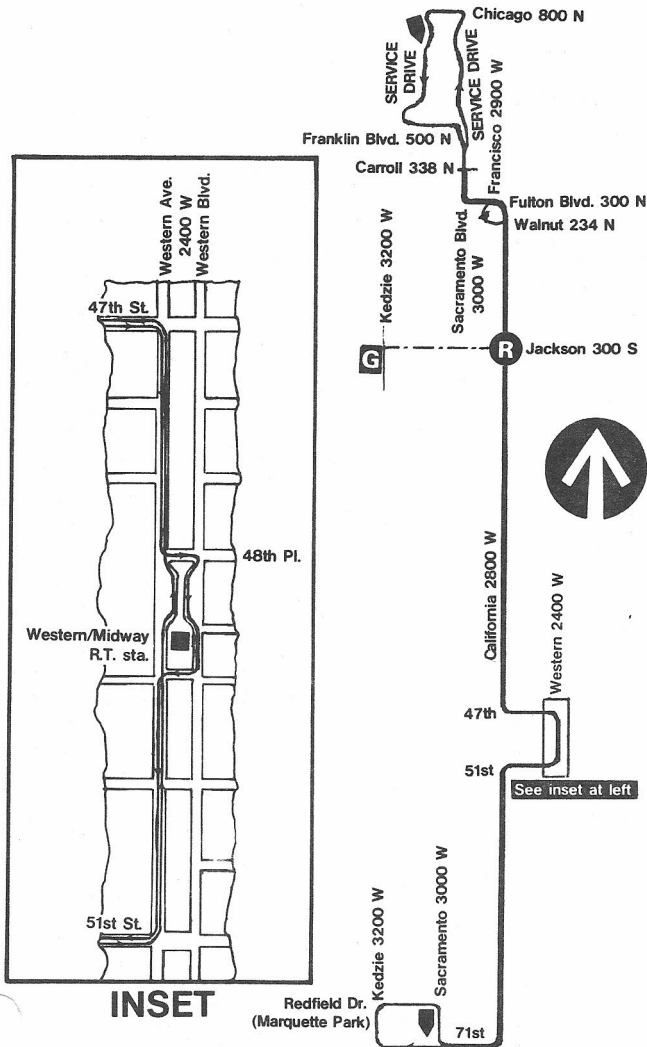

KEDZIE GARAGE

NOT DRAWN TO SCALE

INSET

Redfield Dr.
(Marquette Park)

See inset at left

G GARAGE	--- PULL IN --- --- PULL OUT ---	R RELIEF POINT
LAYOVER	T REPORT TELEPHONE	
EFFECTIVE DATE 10-31-93	DATE REVISED 5-21-93	SERVICE DELIVERY PLANNING STREET TRAFFIC/GRAPHICS