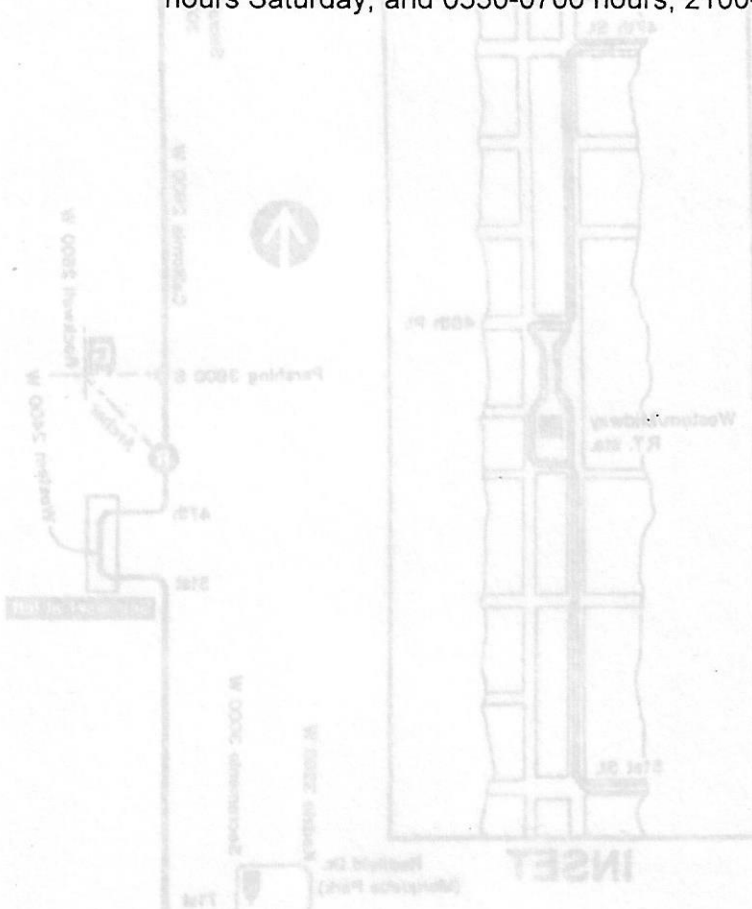

SOUTH CALIFORNIA - route history

- 12-02-45 Began CHICAGO SURFACE LINES motor bus service from California-Fulton-Francisco-Walnut loop via California to 71st-Fairfield-72nd-California loop
- 10-01-47 Route passes to CHICAGO TRANSIT AUTHORITY
- 10-17-48 Extended buses via California-Fulton-Sacramento to Sacramento Blvd-Chicago-Sacramento west service drive-Whipple-Franklin loop
- 04-15-51 Transferred work from Archer station to Blue Island station
- 01-16-55 Transferred work from Blue Island station to Archer station
- 11-29-64 Cut back Sunday and evening buses via California to California-Fulton-Francisco-Walnut loop
- 03-29-81 Discontinued Sat-Sun late evening service
- 03-25-83 Extended buses via California-71st to 71st-Kedzie-Redfield-Sacramento loop
- 09-07-86 Transferred work from Archer station to Kedzie station
- 11-07-93 Rerouted buses southbound via California-47th-Western Blvd-49th-Western-51st-California, northbound via California-51st-Western-47th-California
- 01-09-94 Transferred work from Kedzie station to Archer station
- 12-28-97 Eliminated service between 2200-0030 hours weekday, 0530-0600 hours, 2100-2130 hours Saturday, and 0530-0700 hours, 2100-2130 hours Sunday

Schedule Interlocks
#32
#52
#62

Hours of Operation
Terminal
71st/Sacramento to Chicago/Sacramento NB
Chicago/Sacramento to 71st/Sacramento SB
0510-1830
0520-1830
1850-2315
1935-2300
NB
71st/Sacramento to California/Lake
California/Lake to 71st/Sacramento SB
1850-2100
1935-2102

Sundays/Holiday
No service north
of Lake Street
0710-2180
0800-2140P

Saturday
0805-2180
0805-2185
1845-2100
1935-2102

Monday-Friday
0510-1830
0520-1830
1850-2315
1935-2300