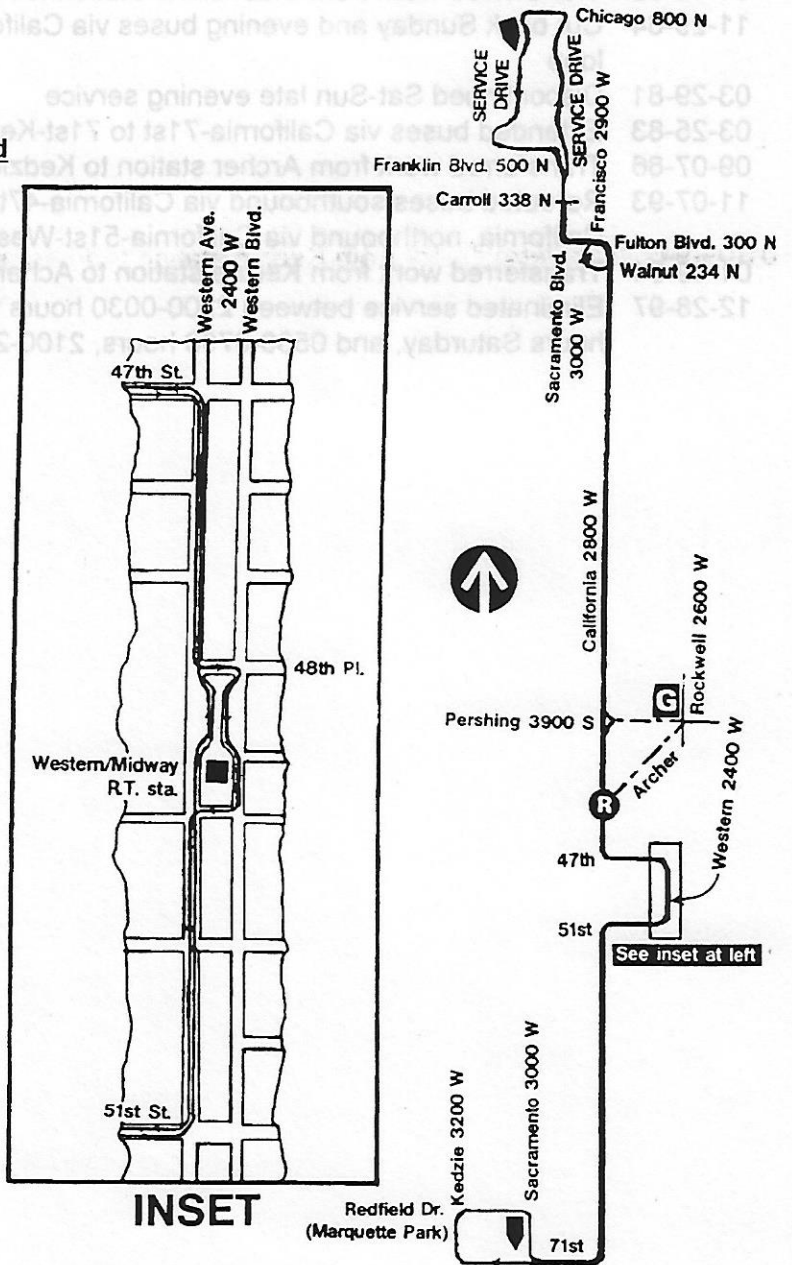

**Route #94 SOUTH CALIFORNIA**

**Garage(s)/Run Numbers**

Archer/A901-A930  
 Block/A931-A940  
 PTO/A941-A960

**Terminals/Destination Signs**

Northbound	Southbound
Sacramento/ Chicago	71st
Lake	Pershing Rd (pull-in)

**Schedule Interlocks**

- #35
- #52
- #62

**Hours of Operation**

Terminals	Dir	Monday-Friday	Saturday	Sunday/holiday
71st/Sacramento to Chicago/Sacramento	NB	0510--1830	0605--2150	No service north
Chicago/Sacramento to 71st/Sacramento	SB	0520--1920	0605--2145	of Lake Street
71st/Sacramento to California/Lake	NB	1850--2215	1840--2100	0710--2150
California/Lake to 71st/Sacramento	SB	1935--2200	1925--2105	0800--2140b

Schedule Interlocks  
 #32  
 #52  
 #62

Hours of Operation  
 Terminal  
 71st/Sacramento to Chicago/Sacramento NB  
 Chicago/Sacramento to 71st/Sacramento SB  
 0510-1830  
 0520-1830  
 1850-2315  
 1935-2300  
 NB  
 71st/Sacramento to California/Lake  
 California/Lake to 71st/Sacramento SB  
 1850-2100  
 1935-2102

Sundays/Holiday  
 No service north  
 of Lake Street  
 0710-2180  
 0800-2140P

Saturday  
 0805-2180  
 0805-2185  
 1845-2100  
 1935-2102

Monday-Friday  
 0510-1830  
 0520-1830  
 1850-2315  
 1935-2300