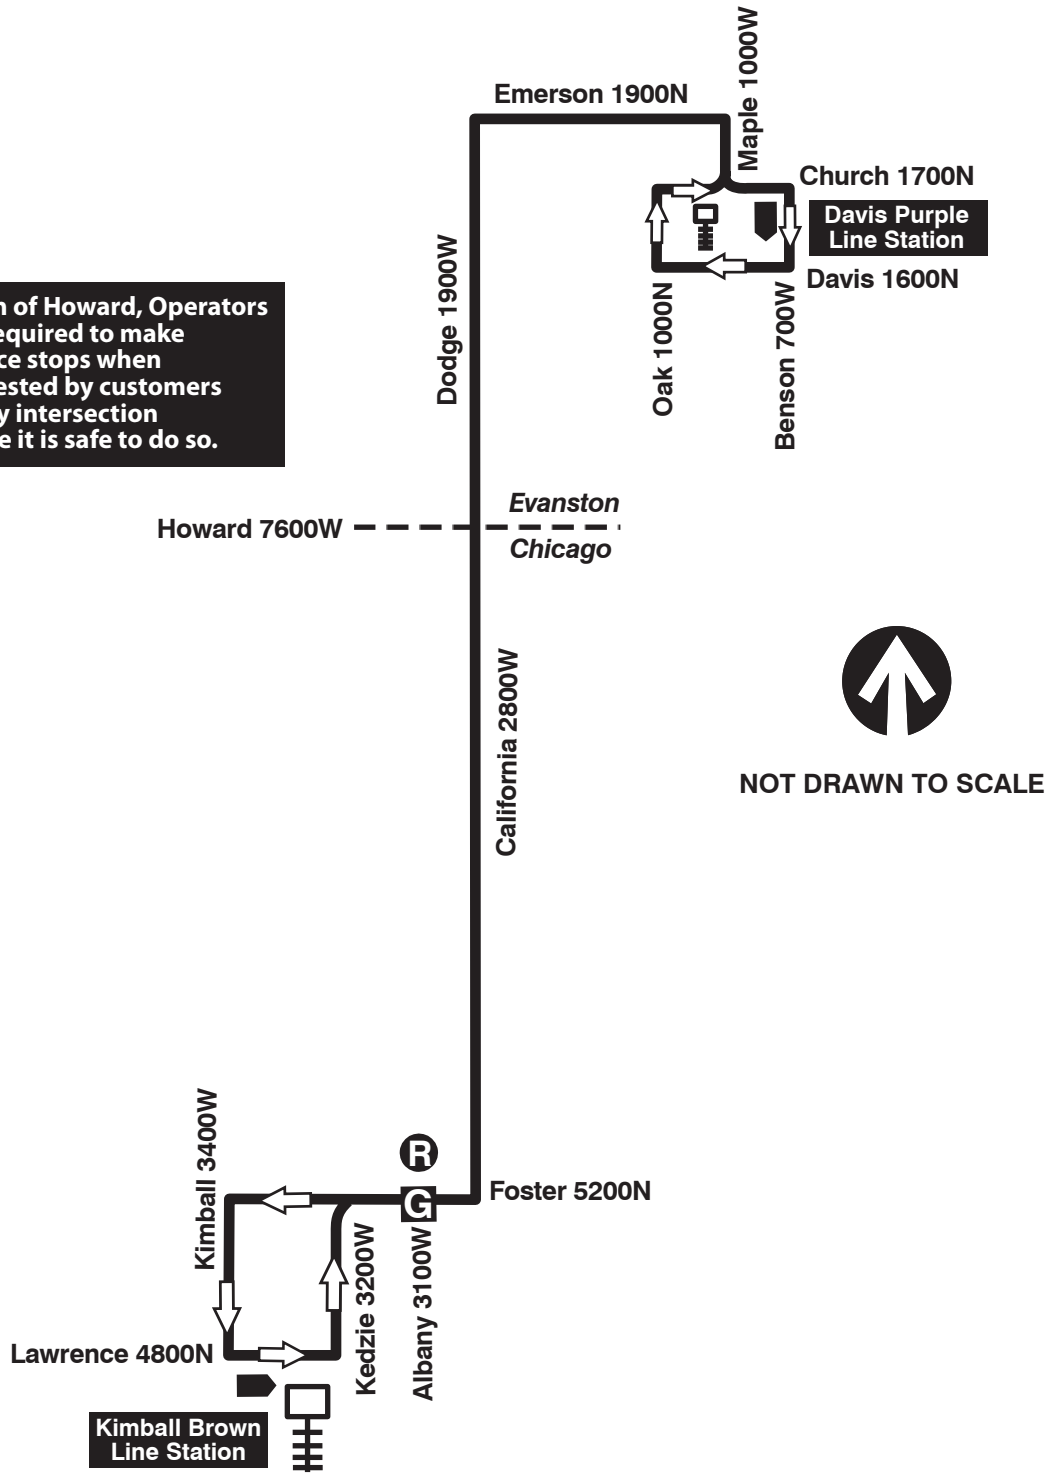

93 California/Dodge

North Park Garage

Farebox Code 93

North of Howard, Operators are required to make service stops when requested by customers at any intersection where it is safe to do so.

NOT DRAWN TO SCALE

G GARAGE	--- PULL IN - - - PULL OUT	R RELIEF POINT
L LAYOVER		
EFFECTIVE DATE	12/19/14	DATE REVISED 11/20/14
Service Planning		