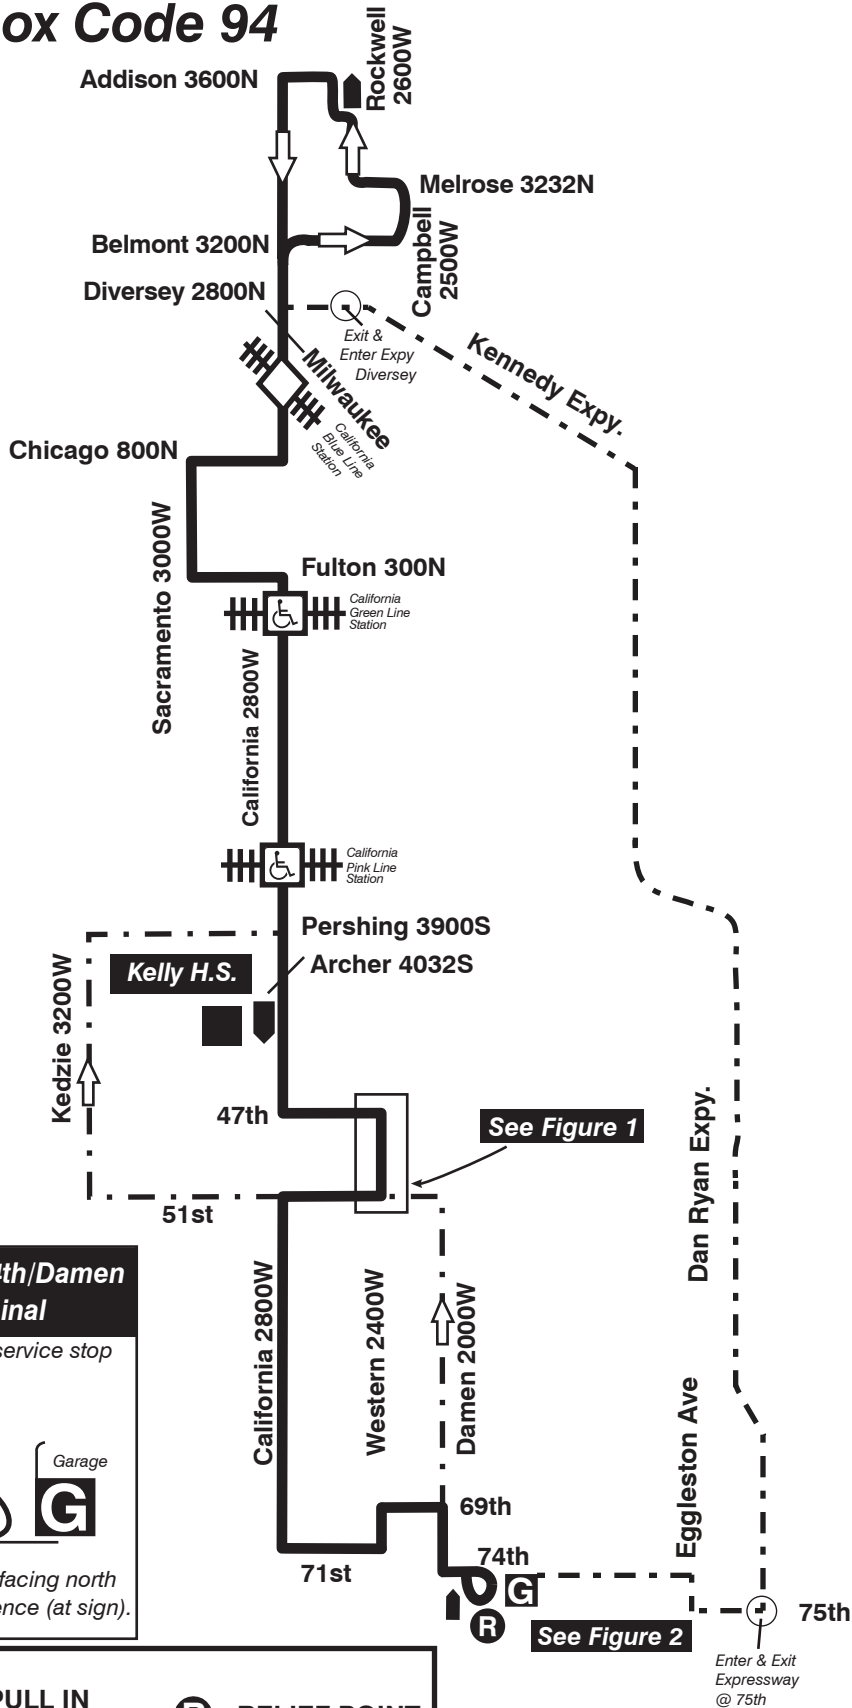

NOT DRAWN TO SCALE

# 94 California 74th Garage Farebox Code 94

Figure 1: Western Orange Line Station

Figure 2: 74th/Damen Terminal

GARAGE	PULL IN PULL OUT	RELIEF POINT
LAYOVER		
EFFECTIVE DATE 06/14/20	DATE REVISED 02/05/20	Service Planning