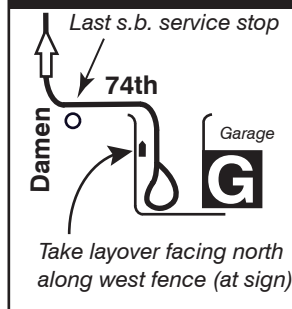

# 94 California 74th Garage Farebox Code 94

Figure 1: Western Orange Line Station

Figure 2: 74th/Damen Terminal

GARAGE	PULL IN PULL OUT	RELIEF POINT
LAYOVER		
EFFECTIVE DATE 06/14/20	DATE REVISED 02/05/20	Service Planning