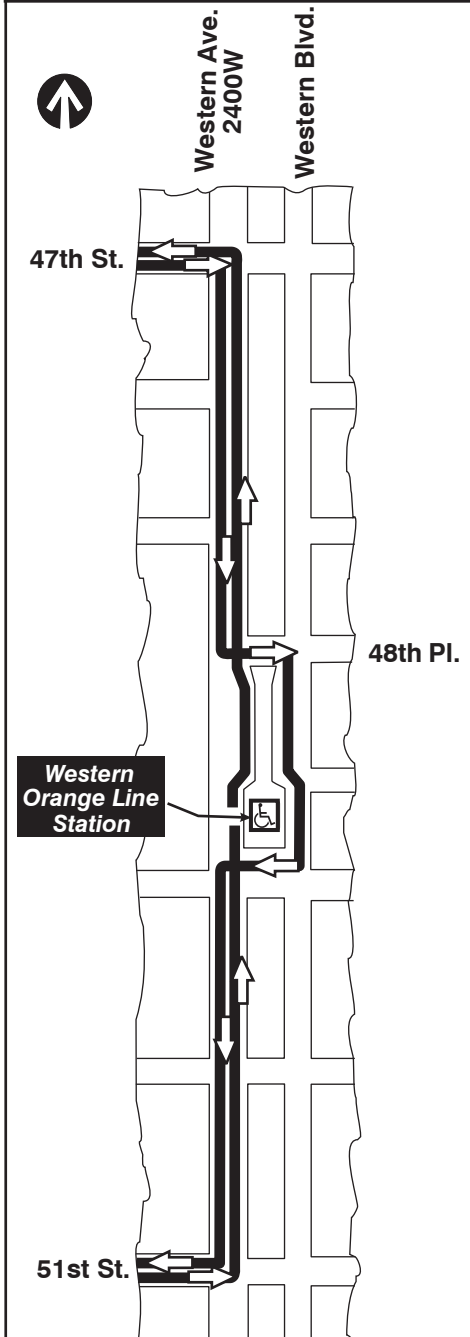

NOT DRAWN TO SCALE

# 94 California 74th Garage Farebox Code 94

Figure 1: Western Orange Line Station

Figure 2: 74th/Damen Terminal

GARAGE	PULL IN PULL OUT	RELIEF POINT
LAYOVER		
EFFECTIVE DATE 06/14/20	DATE REVISED 02/05/20	Service Planning