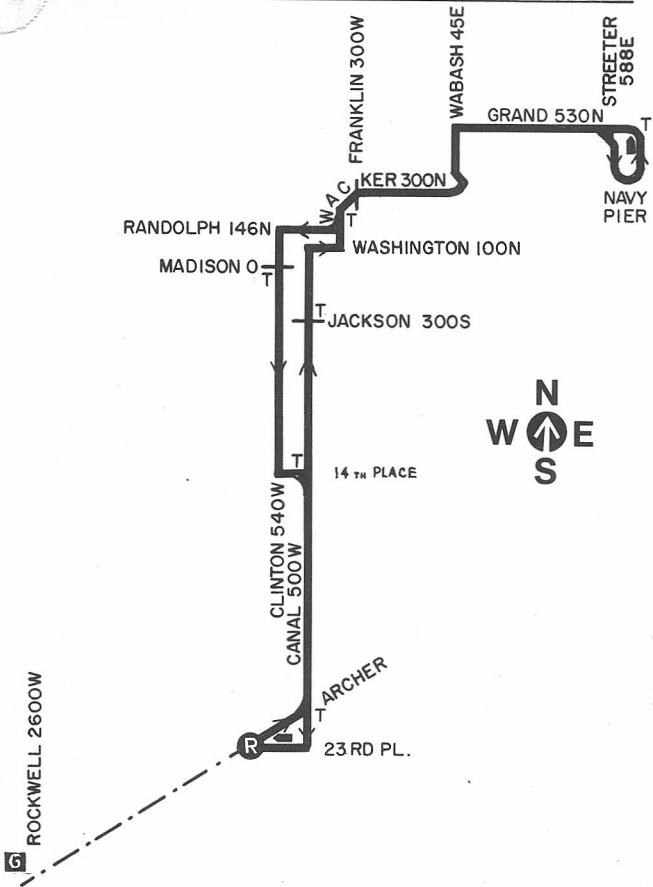

CANAL - WACKER

OBSOLETE 15

ARCHER GARAGE

NOT DRAWN TO SCALE

GARAGE	---	PULL IN - PULL OUT	8/31/73
RELIEF POINT	T	TELEPHONE	
LAYOVER	(T)	REPORT TELEPHONE	cta
			TRAINING/DEVELOPMENT programs