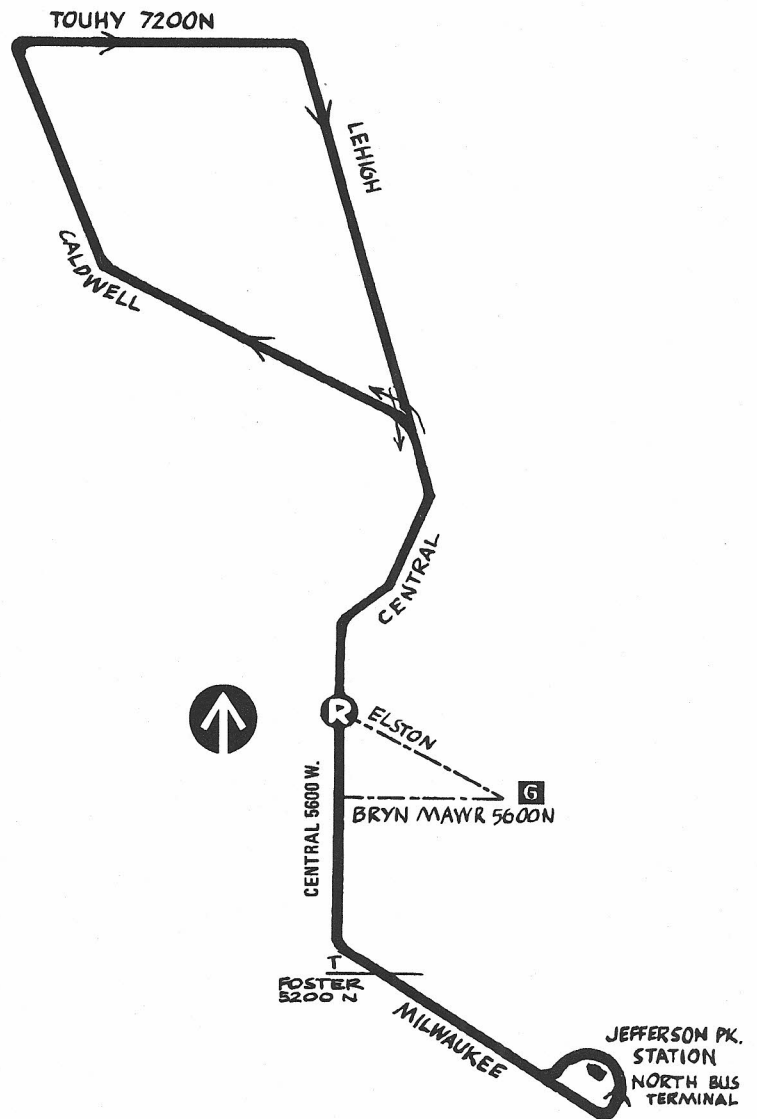

Route #85A NORTH CENTRAL

Garage(s)/Run Numbers

Forest Glen/F051-F080
 PTO/F081-F100
 Farebox Entry Code = 851

Terminals/Destination Signs

<u>Northbound</u>	<u>Southbound</u>
-------------------	-------------------

Touhy/ Lehigh	Jeff Park station
------------------	----------------------

Schedule Interlocks

#56
 #56A
 #85
 #92

Hours of Operation

Day and evening hours Monday-Friday
 Sat morning thru early evening hours