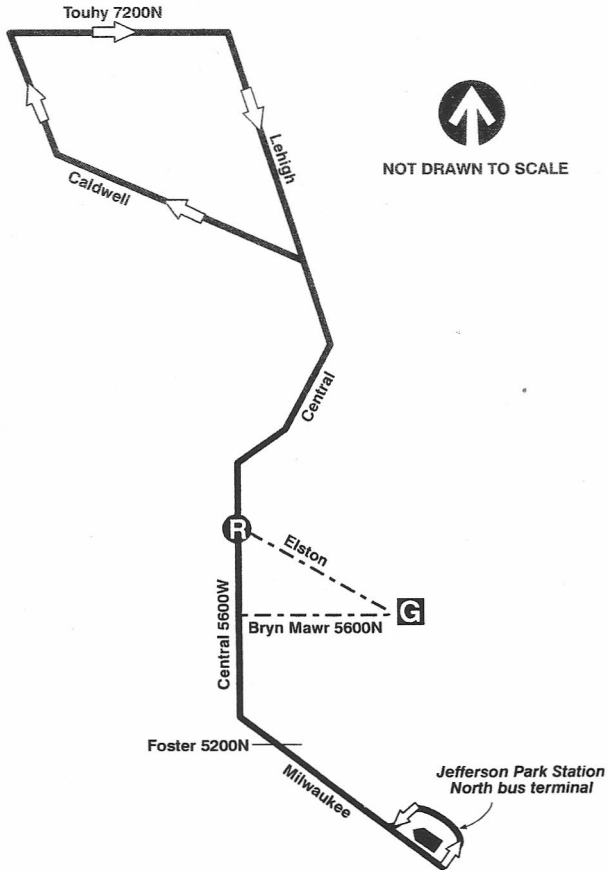

85A North Central

Forest Glen Garage

Farebox Code 851

 GARAGE	--- PULL IN - - - PULL OUT	 RELIEF POINT
 LAYOVER		
EFFECTIVE DATE 1/3/82	DATE REVISED 1/15/02	PLANNING & DEVELOPMENT DATA SERVICES