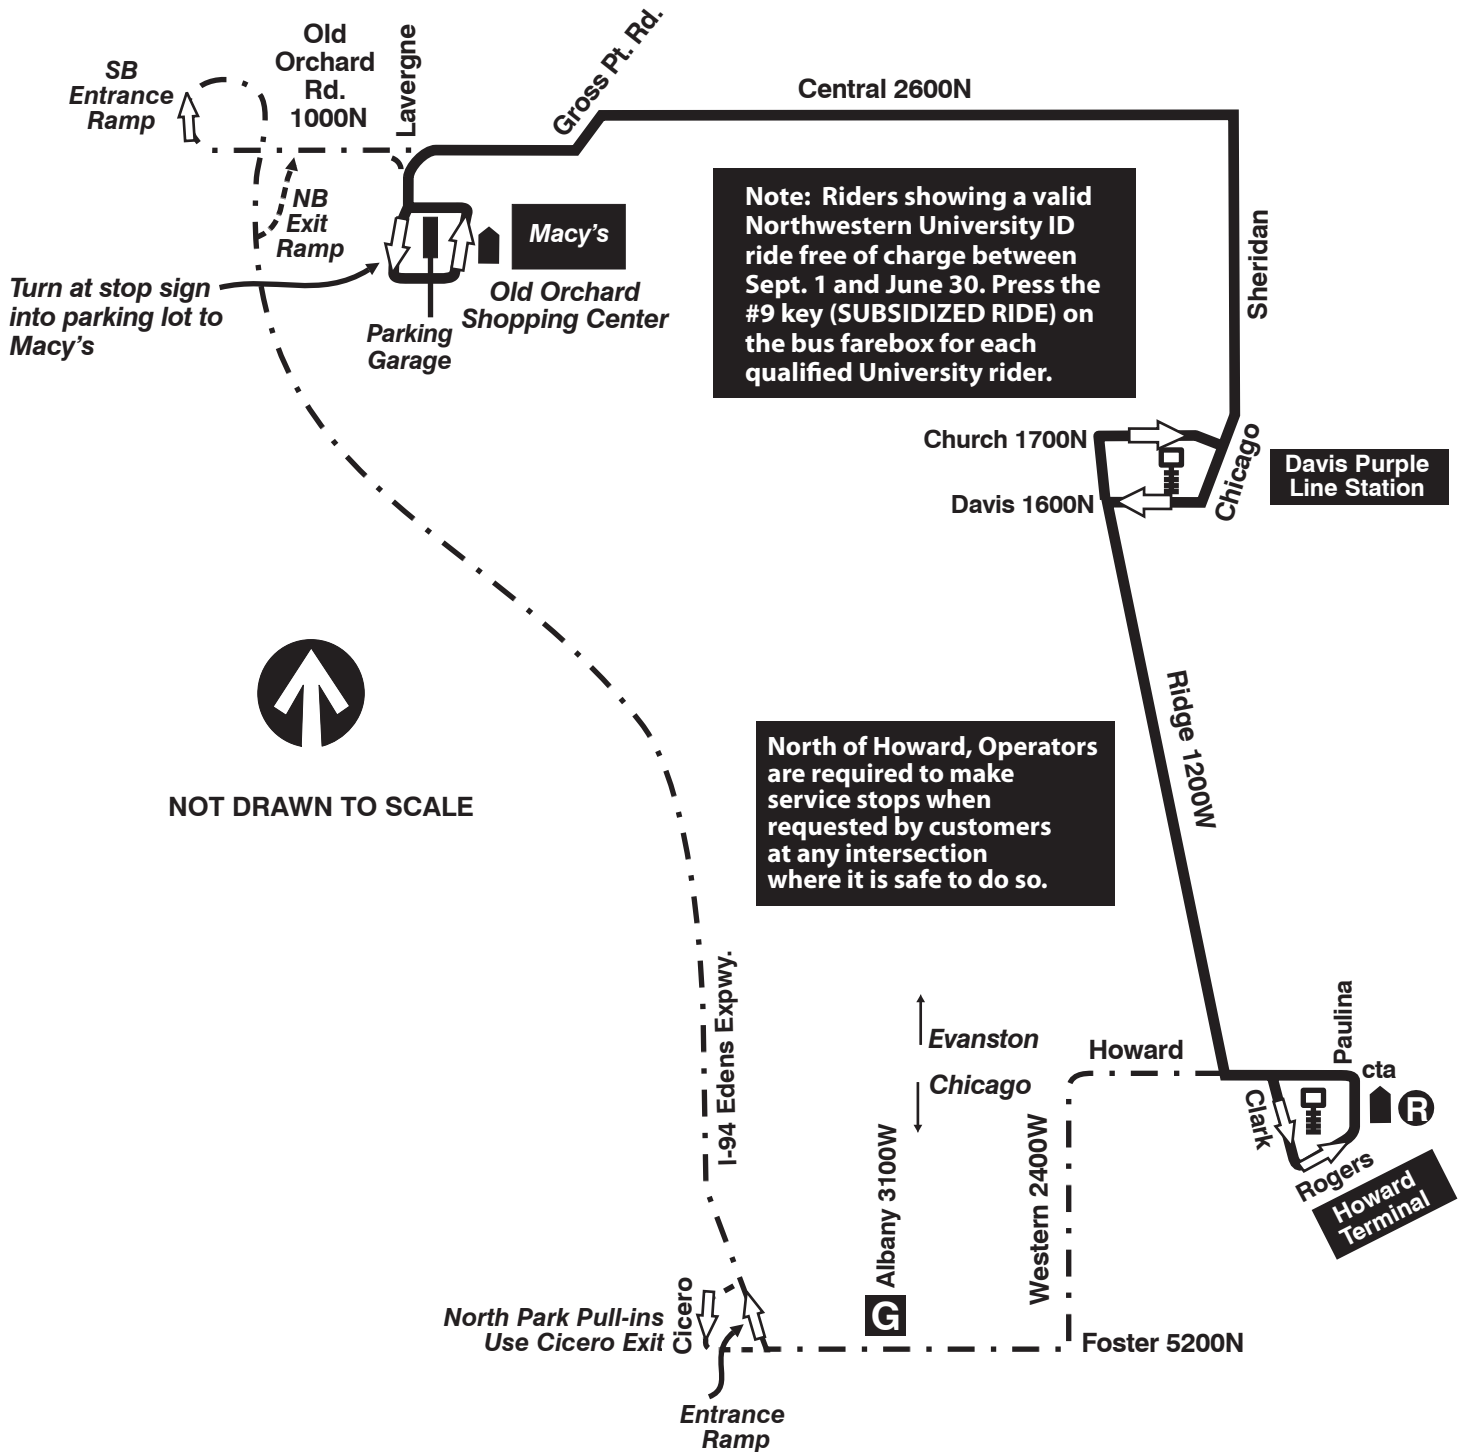

201 Central/Ridge North Park Garage

Farebox Code 201

 GARAGE	 PULL IN PULL OUT	 RELIEF POINT
 LAYOVER		
EFFECTIVE DATE 9/1/15	DATE REVISED 8/11/15	Signage & Wayfinding