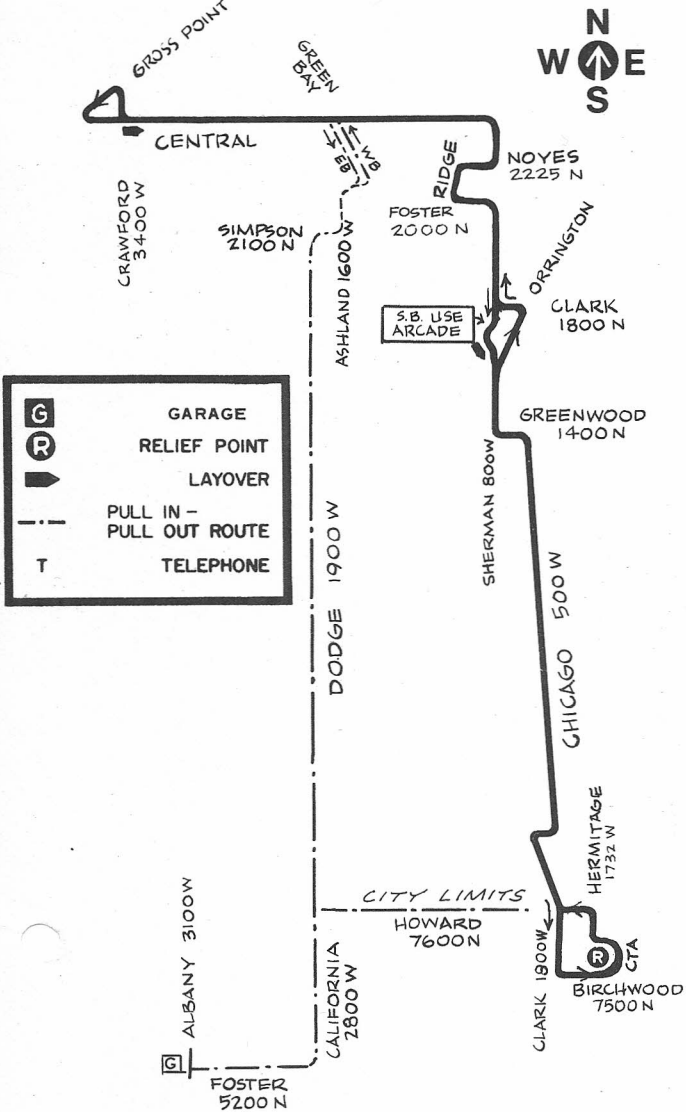

CENTRAL-SHERMAN

201

absolute

NORTH PARK GARAGE

NOT DRAWN TO SCALE

T/D-9/6/77

CHICAGO TRANSIT AUTHORITY