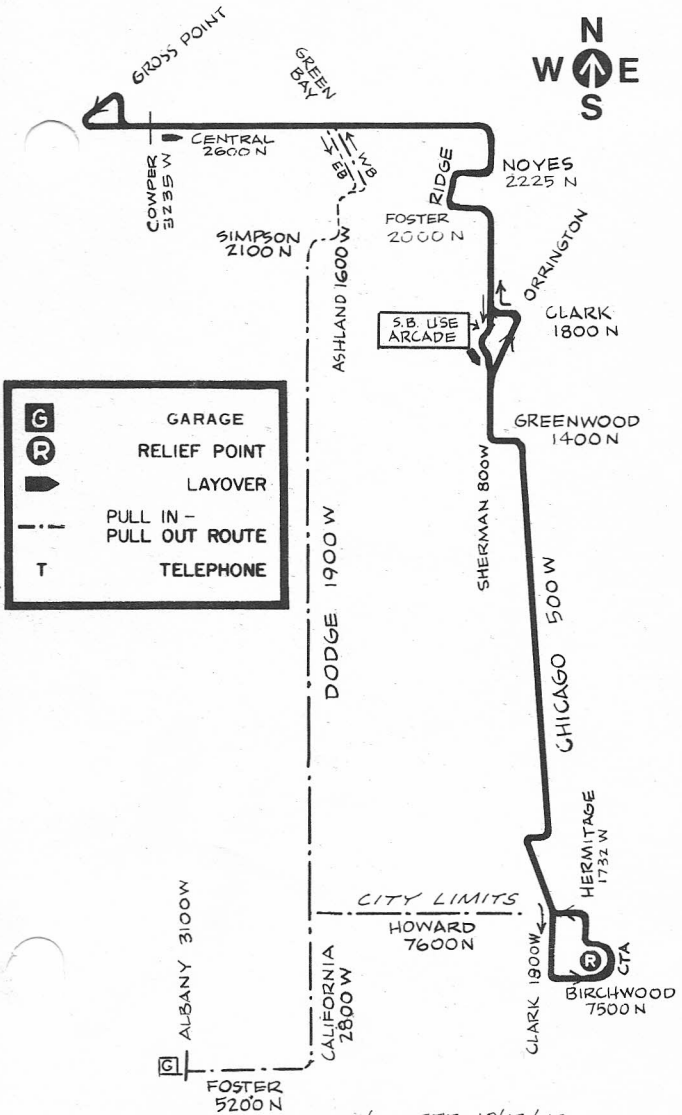

CENTRAL-SHERMAN

201

NORTH PARK GARAGE

NOT DRAWN TO SCALE

T/DP EFF. 10/12/77

CHICAGO TRANSIT AUTHORITY