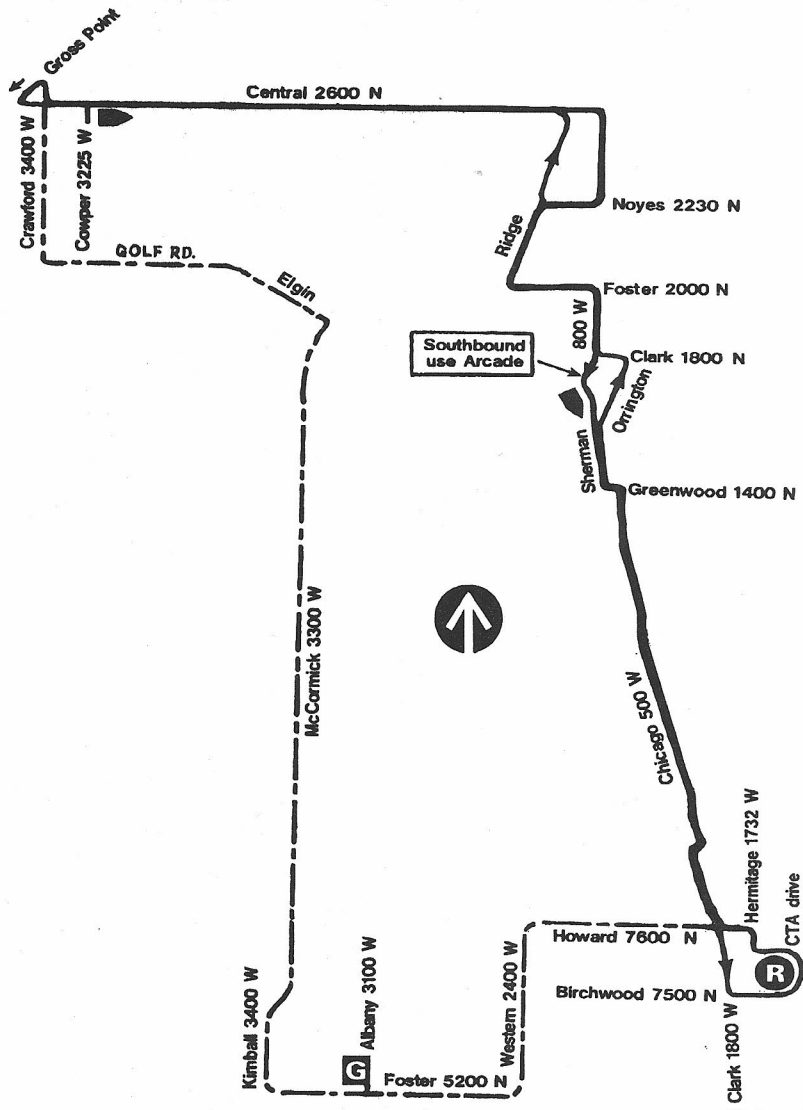

Route #201 CENTRAL/SHERMAN

Garage(s)/Run Numbers

North Park/P401-P440
PTO/P441-P450

Terminals/Destination Signs

Northbound

Crawford
Green Bay Rd

Southbound

Howard
station

Schedule Interlocks

#22
#202

Hours of Operation

Mon-Sat AM thru PM rush (Every 30 minutes during midday hours Mon-Fri; every 30 minutes Sat early morning and evening)

03/08/92