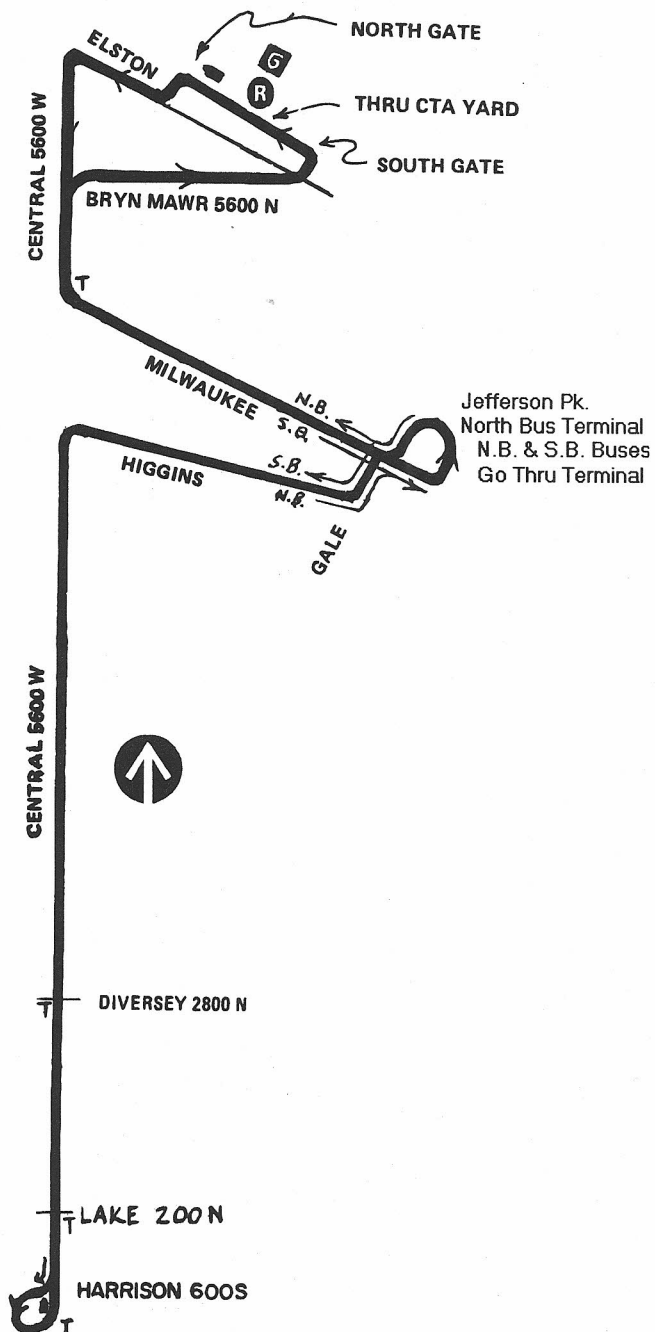

Route #85 CENTRAL

Garage(s)/Run Numbers

Forest Glen/F001-F030
PTO/F031-F051

Terminals/Destination Signs

<u>Northbound</u>	<u>Southbound</u>
Bryn Mawr	Harrison
Jeff Pk station (unscheduled)	North Ave.
	Fullerton

Schedule Interlocks

#56A
#77
#80
#81
#85A
#91

Hours of Operation

24 Hour Service

03/08/92