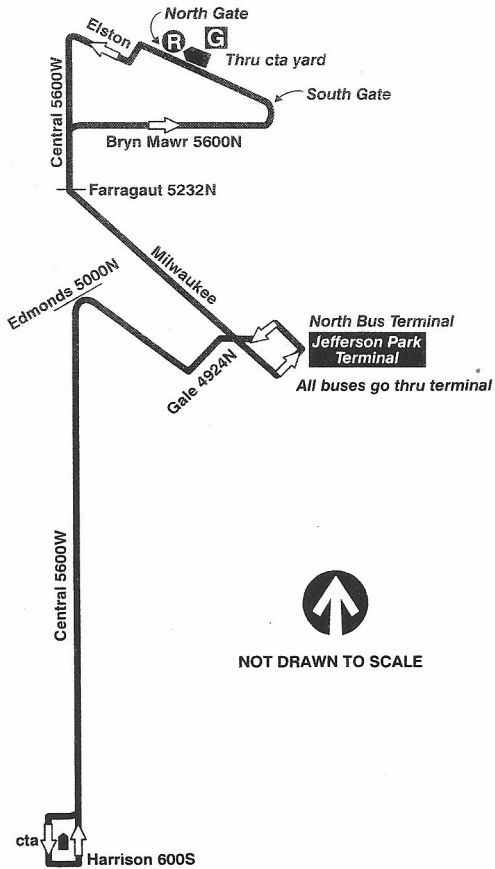

# 85 Central

## Forest Glen Garage

Farebox Code 85

NOT DRAWN TO SCALE

 GARAGE	--- PULL IN --- PULL OUT	 RELIEF POINT
 LAYOVER		
EFFECTIVE DATE 4/26/98	DATE REVISED 5/16/07	PLANNING & DEVELOPMENT DATA SERVICES