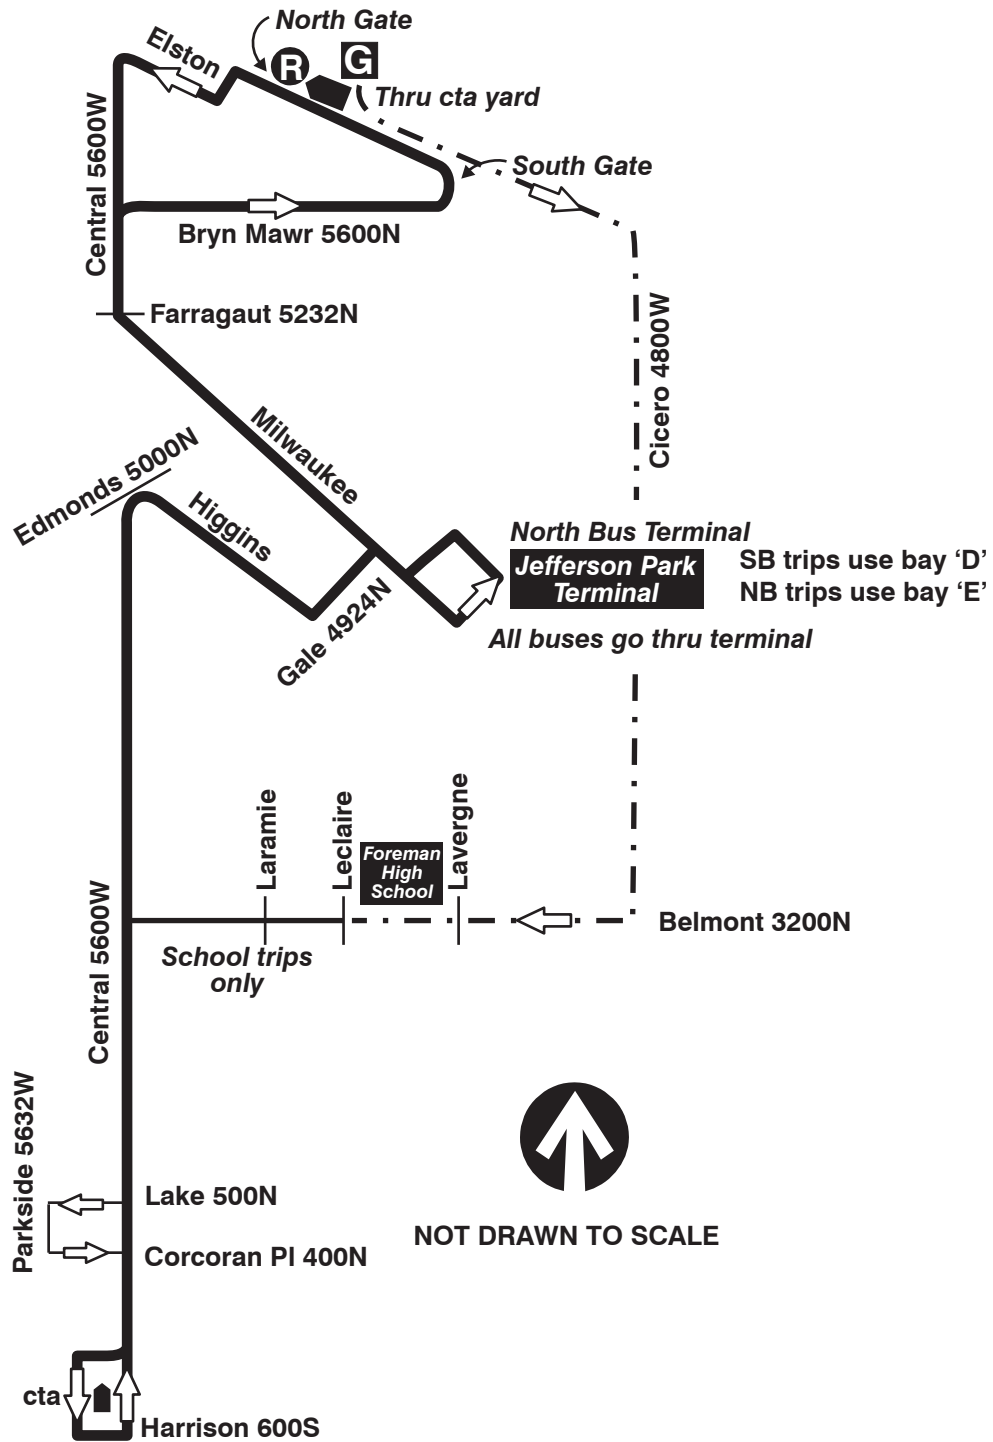

85 Central

Forest Glen Garage

Farebox Code 85

 GARAGE	——— TURN BACK	 RELIEF POINT
 LAYOVER	- - - - - PULL IN	
	- . - . - PULL OUT	
EFFECTIVE DATE 4/26/98	DATE REVISED 8/24/15	SIGNAGE & WAYFINDING