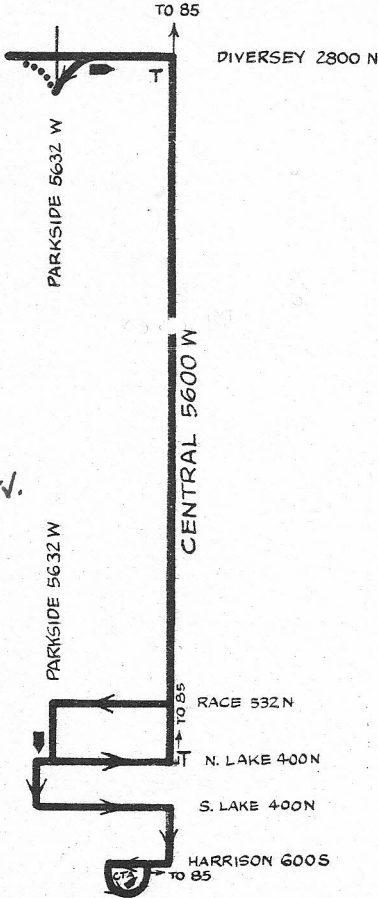

CENTRAL LIMITED

85B

FOREST GLEN STATION

GAS BUS

NOT DRAWN TO SCALE

REVISED 11-55