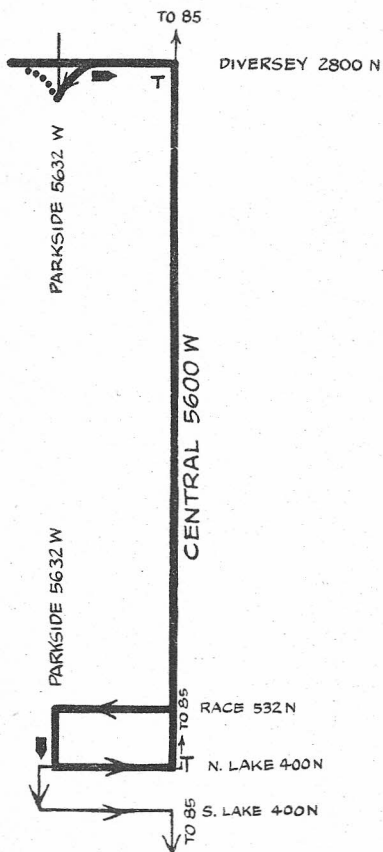

CENTRAL LIMITED

85B

FOREST GLEN STATION

GAS BUS

NOT DRAWN TO SCALE

REVISED 12-55