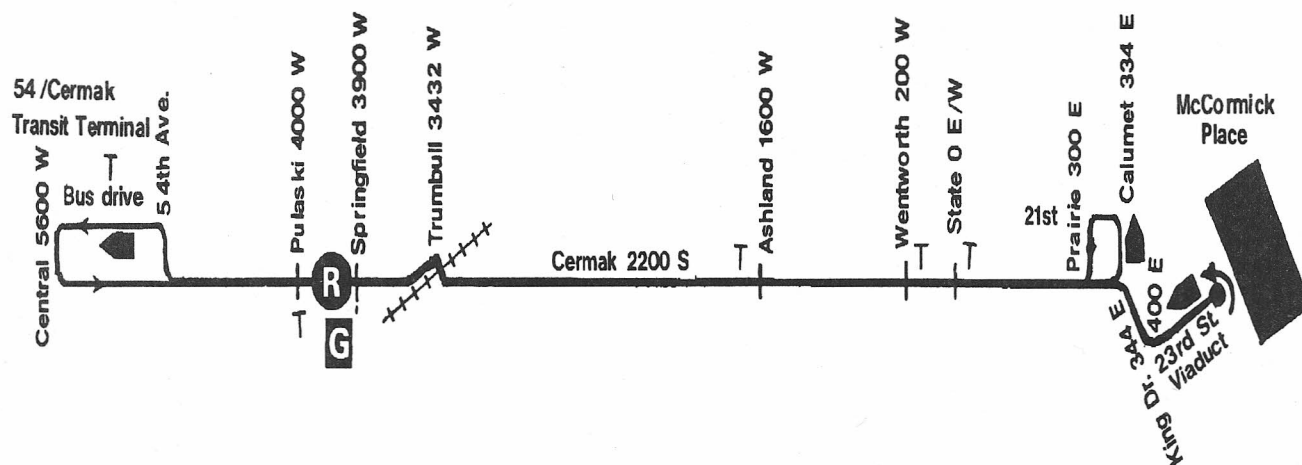

Route #21 CERMAK

Garage(s)/Run Numbers

Lawndale/N301-N330
PTO/N331-N340

Terminals/Destination Signs

<u>Eastbound</u>	<u>Westbound</u>
McCormick Place	54th station
Calumet	Kedzie
Chinatown station (unscheduled)	Cicero/ 24th Place (unscheduled)

47th Avenue
(unscheduled)

Pulaski
(pull-in)

Schedule Interlocks

#37

Hours of Operation

Day and Evening Hours

05/21/92