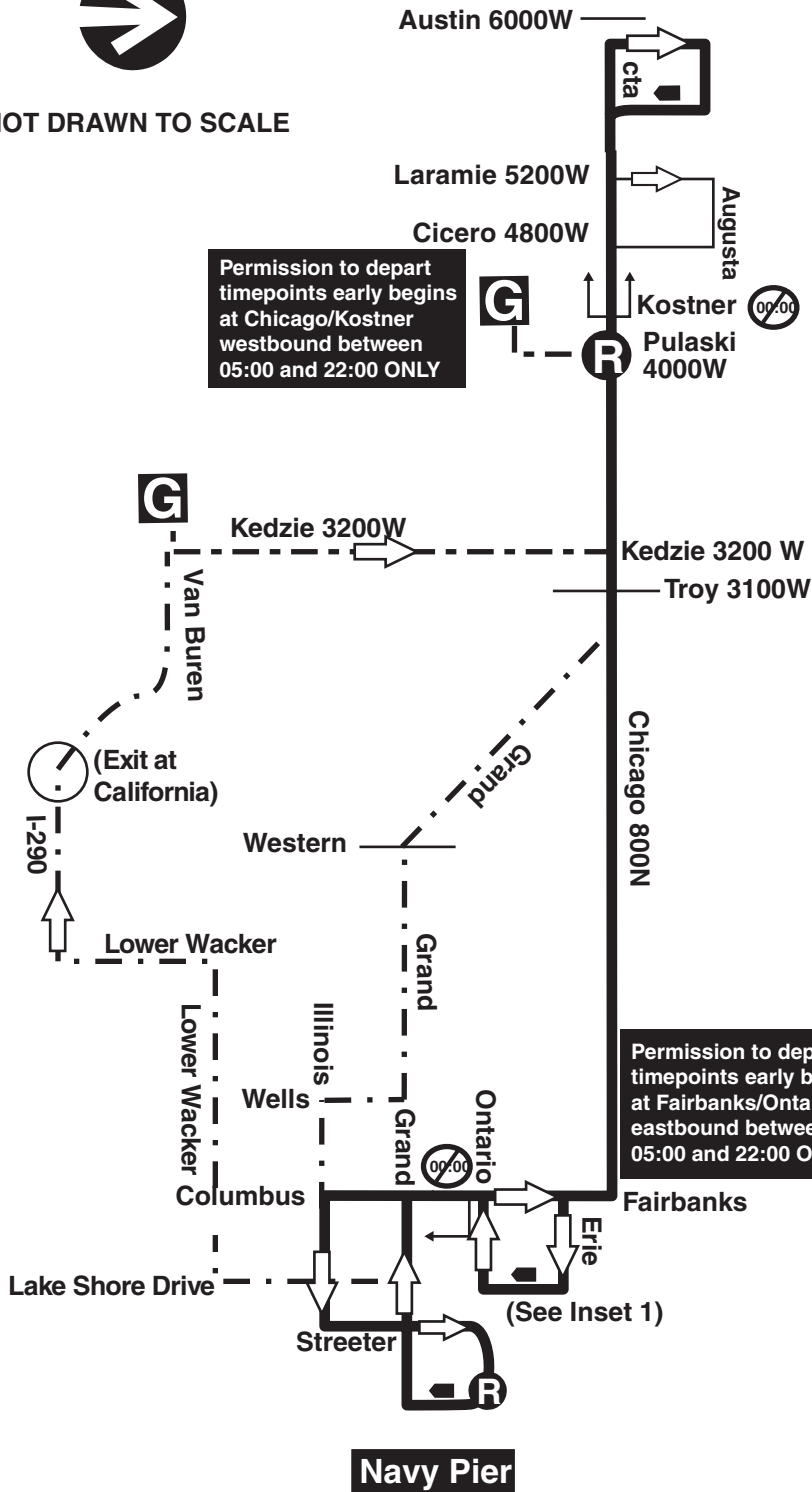

# 66, N66 Chicago

## Chicago Avenue/Kedzie Garages

### Farebox 66

NOT DRAWN TO SCALE

Permission to depart timepoints early begins at Chicago/Kostner westbound between 05:00 and 22:00 ONLY

Permission to depart timepoints early begins at Fairbanks/Ontario eastbound between 05:00 and 22:00 ONLY

|                      |              |   |
|----------------------|--------------|---|
| GARAGE               | RELIEF POINT | Timepoints can be ignored beyond this point in indicated direction only between 05:00 and 22:00 |
| LAYOVER              | PULL IN      |   |
|                      | PULL OUT     |   |
|                      | TURN BACK    |   |
| EFFECTIVE DATE       | 8/21/17      | DATE REVISED  |
|                      |              | 8/21/17   |
| SIGNAGE & WAYFINDING |              |   |