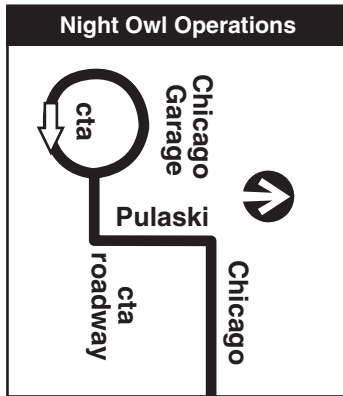

# 66, N66 Chicago

## Chicago Avenue/Kedzie Garages

### Farebox 66

NOT DRAWN TO SCALE

Permission to depart timepoints early begins at Chicago/Kostner westbound between 05:00 and 22:00 ONLY

Permission to depart timepoints early begins at Fairbanks/Ontario eastbound between 05:00 and 22:00 ONLY

|                      |              |   |
|----------------------|--------------|---|
| GARAGE               | RELIEF POINT | Timepoints can be ignored beyond this point in indicated direction only between 05:00 and 22:00 |
| LAYOVER              | PULL IN      |   |
|                      | PULL OUT     |   |
|                      | TURN BACK    |   |
| EFFECTIVE DATE       | 8/21/17      | DATE REVISED  |
|                      |              | 8/21/17   |
| SIGNAGE & WAYFINDING |              |   |