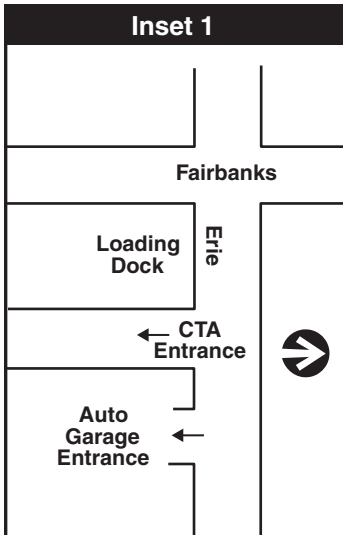

### Farebox 66

NOT DRAWN TO SCALE

Permission to depart timepoints early begins at Chicago/Kostner westbound between 05:00 and 22:00 ONLY

Permission to depart timepoints early begins at Fairbanks/Ontario eastbound between 05:00 and 22:00 ONLY

|                      |              |   |
|----------------------|--------------|---|
| GARAGE               | RELIEF POINT | Timepoints can be ignored beyond this point in indicated direction only between 05:00 and 22:00 |
| LAYOVER              | PULL IN      |   |
|                      | PULL OUT     |   |
|                      | TURN BACK    |   |
| EFFECTIVE DATE       | 8/21/17      | DATE REVISED  |
|                      |              | 8/21/17   |
| SIGNAGE & WAYFINDING |              |   |