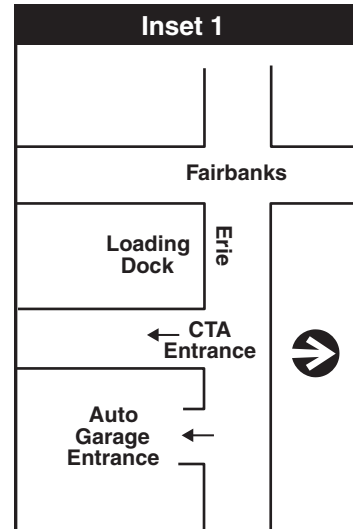

66, N66 Chicago

Chicago Avenue/Kedzie Garages

Farebox 66

G GARAGE	R RELIEF POINT	PULL IN	Timepoints can be ignored beyond this point in indicated direction only between 05:00 and 22:00
LAYOVER	PULL OUT	TURN BACK	
EFFECTIVE DATE	DATE REVISED	SIGNAGE & WAYFINDING	
11/8/2020	11/6/2020		