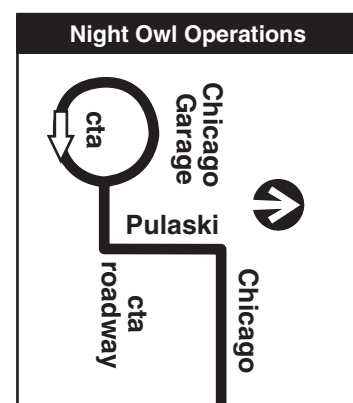

66, N66 Chicago

Chicago Avenue/Kedzie Garages

Farebox 66

G GARAGE	R RELIEF POINT	PULL IN	Timepoints can be ignored beyond this point in indicated direction only between 05:00 and 22:00
LAYOVER	PULL OUT	TURN BACK	
EFFECTIVE DATE	DATE REVISED	SIGNAGE & WAYFINDING	
11/8/2020	11/6/2020		