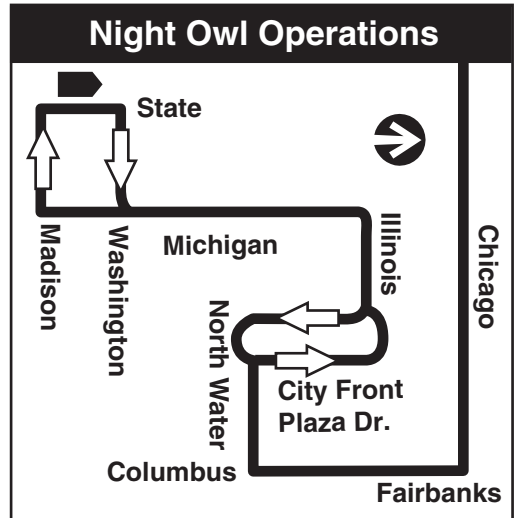

66, N66 Chicago

Chicago Avenue/Kedzie Garages

Farebox 66

G GARAGE	R RELIEF POINT	PULL IN	Timepoints can be ignored beyond this point in indicated direction only between 05:00 and 22:00
LAYOVER	PULL OUT	TURN BACK	
EFFECTIVE DATE	DATE REVISED	SIGNAGE & WAYFINDING	
11/8/2020	11/6/2020		