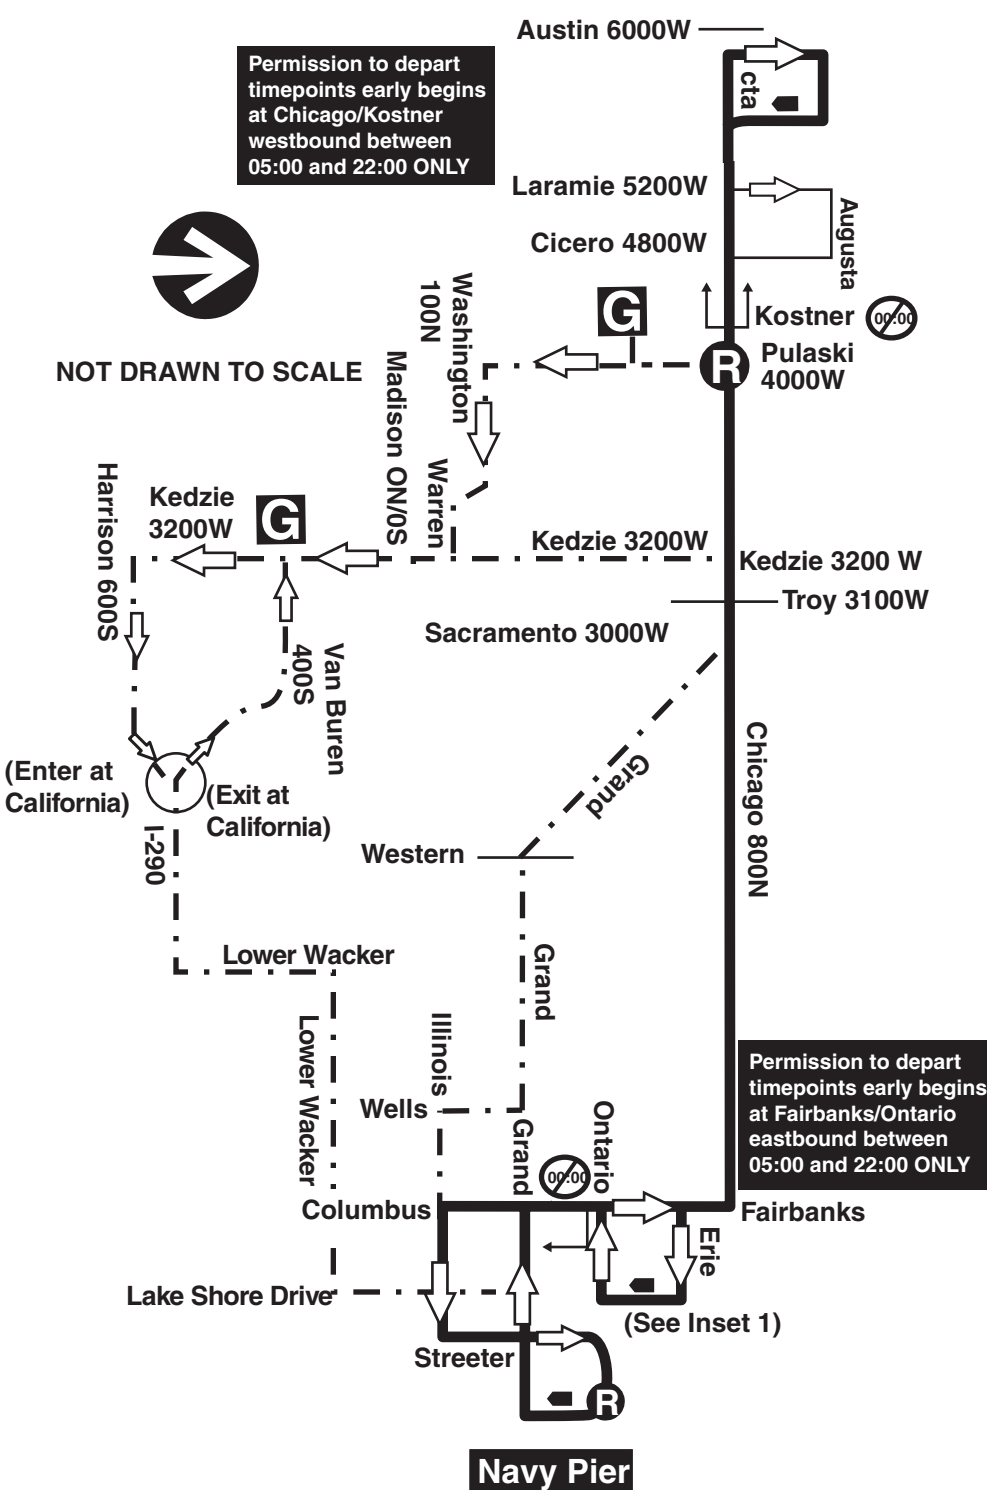

66, N66 Chicago

Chicago Avenue/Kedzie Garages

Farebox 66

G GARAGE	R RELIEF POINT	PULL IN	Timepoints can be ignored beyond this point in indicated direction only between 05:00 and 22:00
LAYOVER	PULL OUT	TURN BACK	
EFFECTIVE DATE	DATE REVISED	SIGNAGE & WAYFINDING	
11/8/2020	11/6/2020		