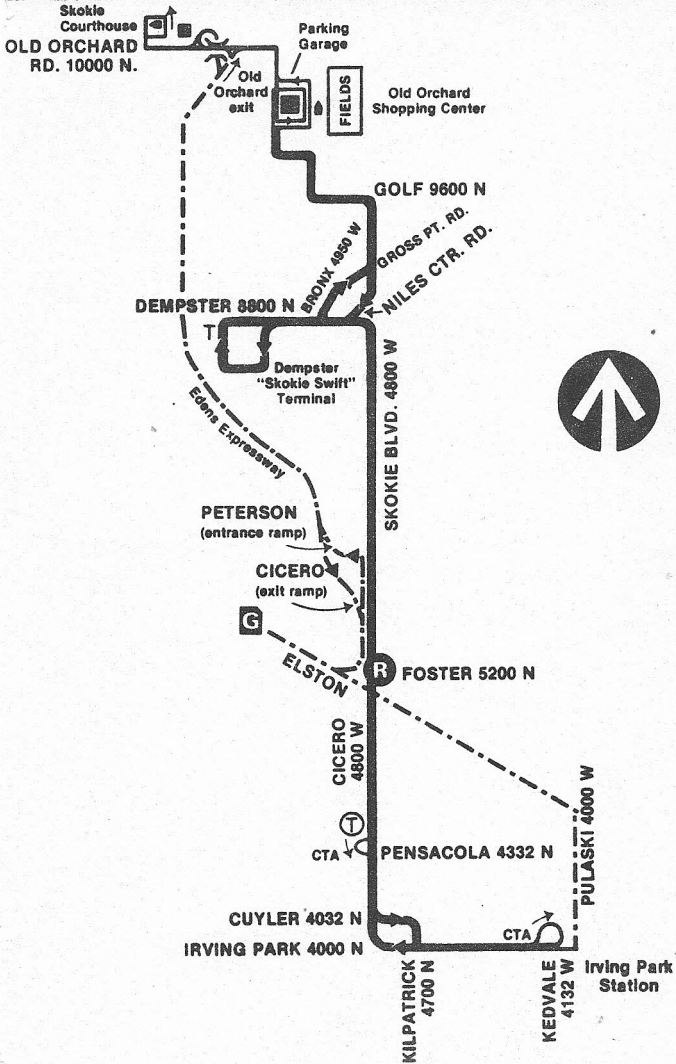

NORTH CICERO/ SKOKIE BLVD.

54A

FOREST GLEN GARAGE

NOT DRAWN TO SCALE

G GARAGE	---	PULL IN
R RELIEF POINT	---	PULL OUT
T LAYOVER	T	TELEPHONE
	T	REPORT TELEPHONE

cta	
DATE REVISED	11/30/87
OPERATIONS PLANNING DEPARTMENT	
STREET TRAFFIC GRAPHICS	