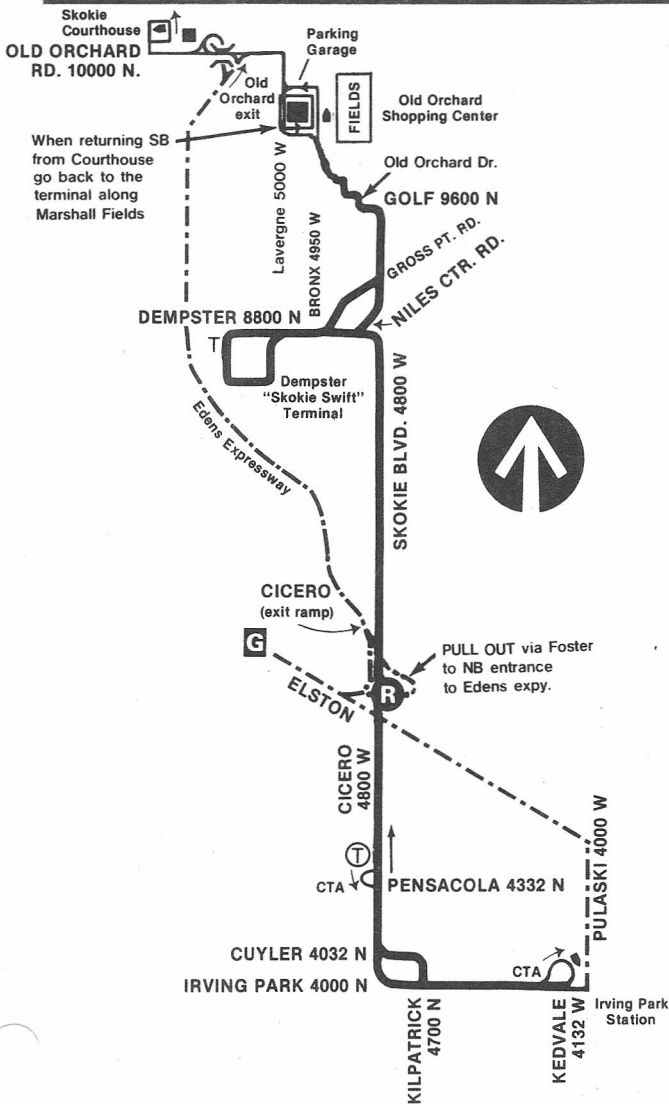

North Cicero/ Skokie Blvd.

54A

FOREST GLEN GARAGE

NOT DRAWN TO SCALE

GARAGE

RELIEF POINT

LAYOVER

PULL IN —
PULL OUT

TELEPHONE

REPORT
TELEPHONE

DATE
REVISED **2-16-93**

SERVICE DELIVERY PLANNING
STREET TRAFFIC/GRAPHICS