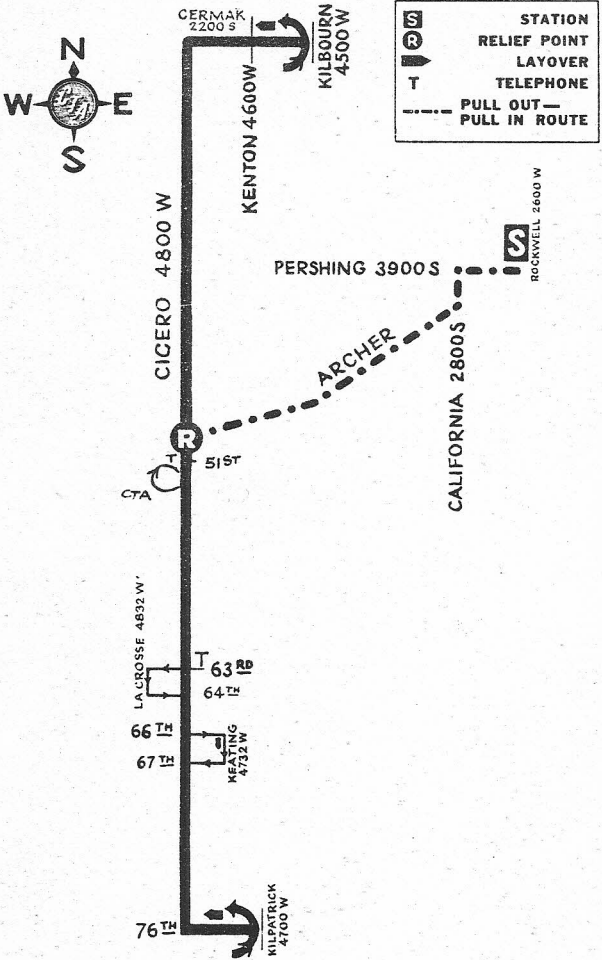

SOUTH CICERO

54B

ARCHER STATION

GAS BUS

NOT DRAWN TO SCALE

REV. 1-57