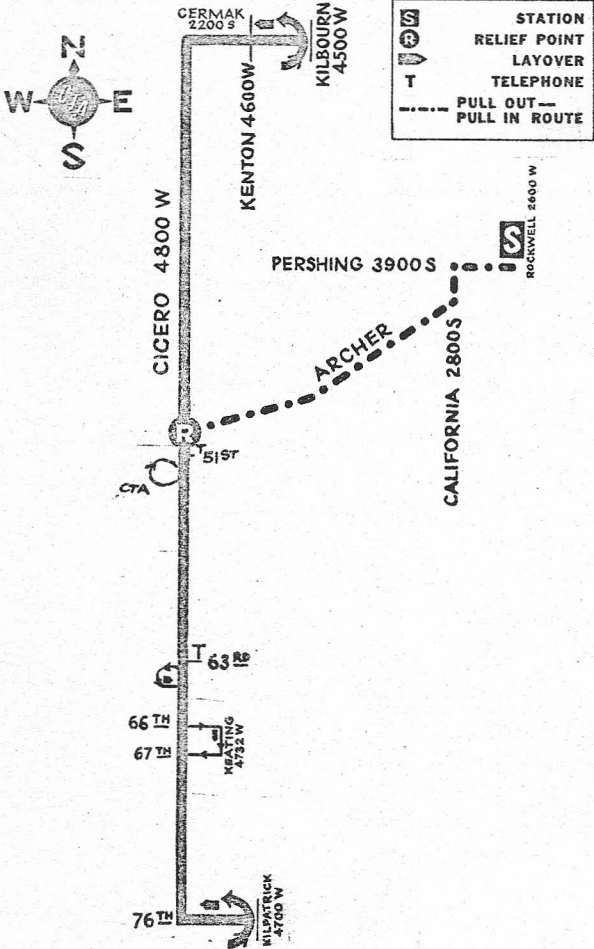

SOUTH CICERO

54B

ARCHER STATION

GAS BUS

NOT DRAWN TO SCALE

REVISED 4-59