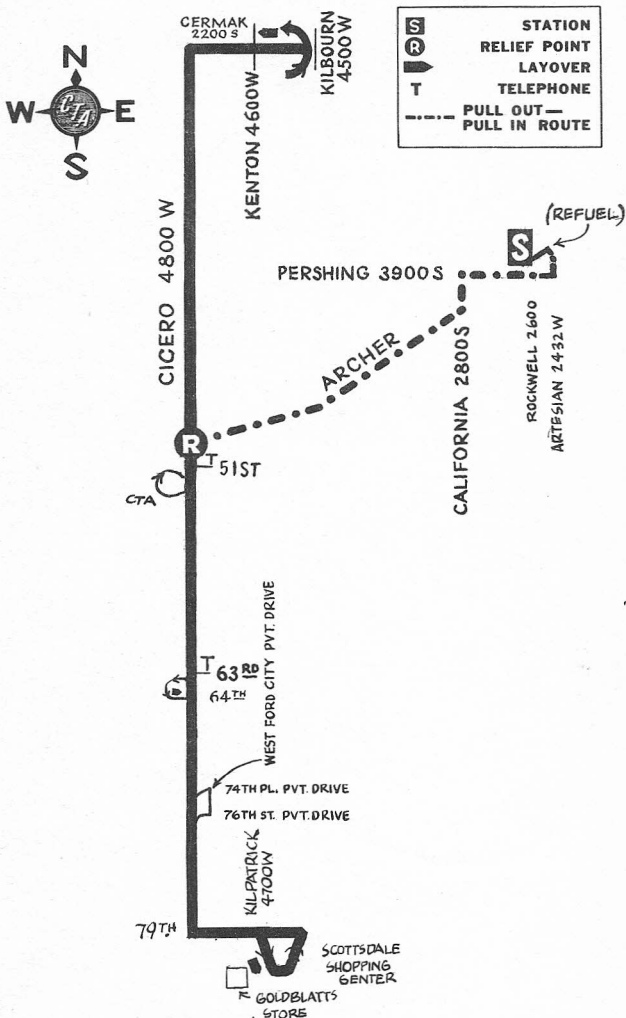

SOUTH CICERO

54B

ARCHER STATION

GAS BUS

NOT DRAWN TO SCALE

REVISED 8-65