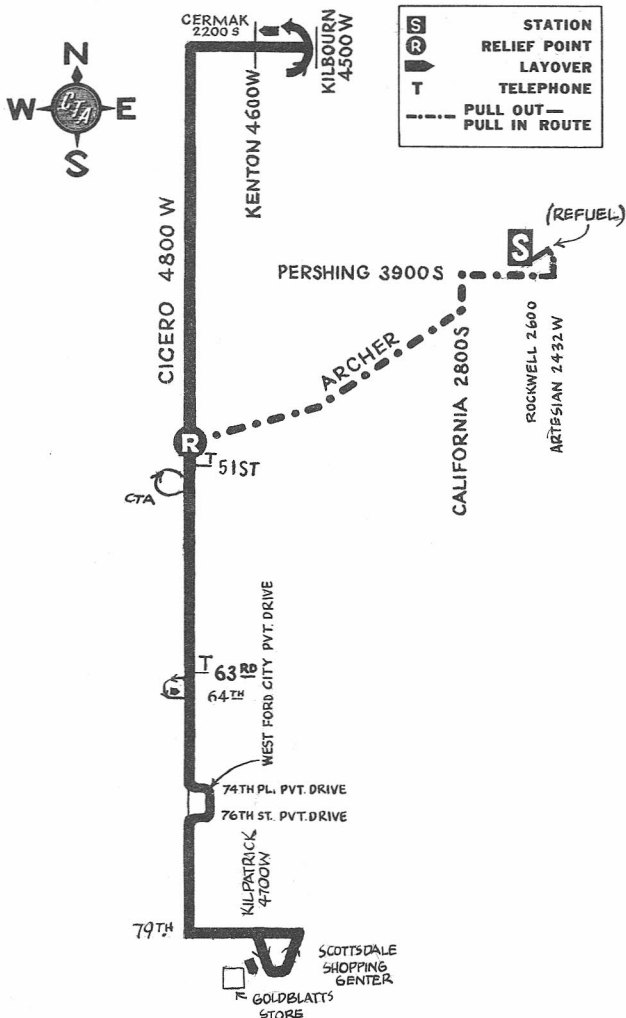

SOUTH CICERO

54B

ARCHER STATION

GAS BUS

NOT DRAWN TO SCALE

REVISED 8-65