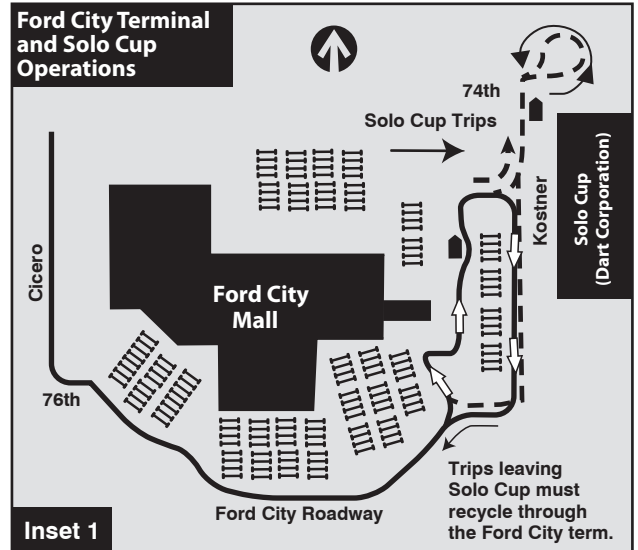

# 54B South Cicero Chicago/74th Garages Farebox Code 542

NOT DRAWN TO SCALE

Note:  
St. Laurence trips must stage at the east end of the parking lot.

<b>G</b> GARAGE	- - - - PULL IN - - - - PULL OUT	<b>R</b> RELIEF POINT
<b>L</b> LAYOVER	— TURN BACK	..... School Trips Only
EFFECTIVE DATE 01/9/19	DATE REVISED 1/9/19	Service Planning