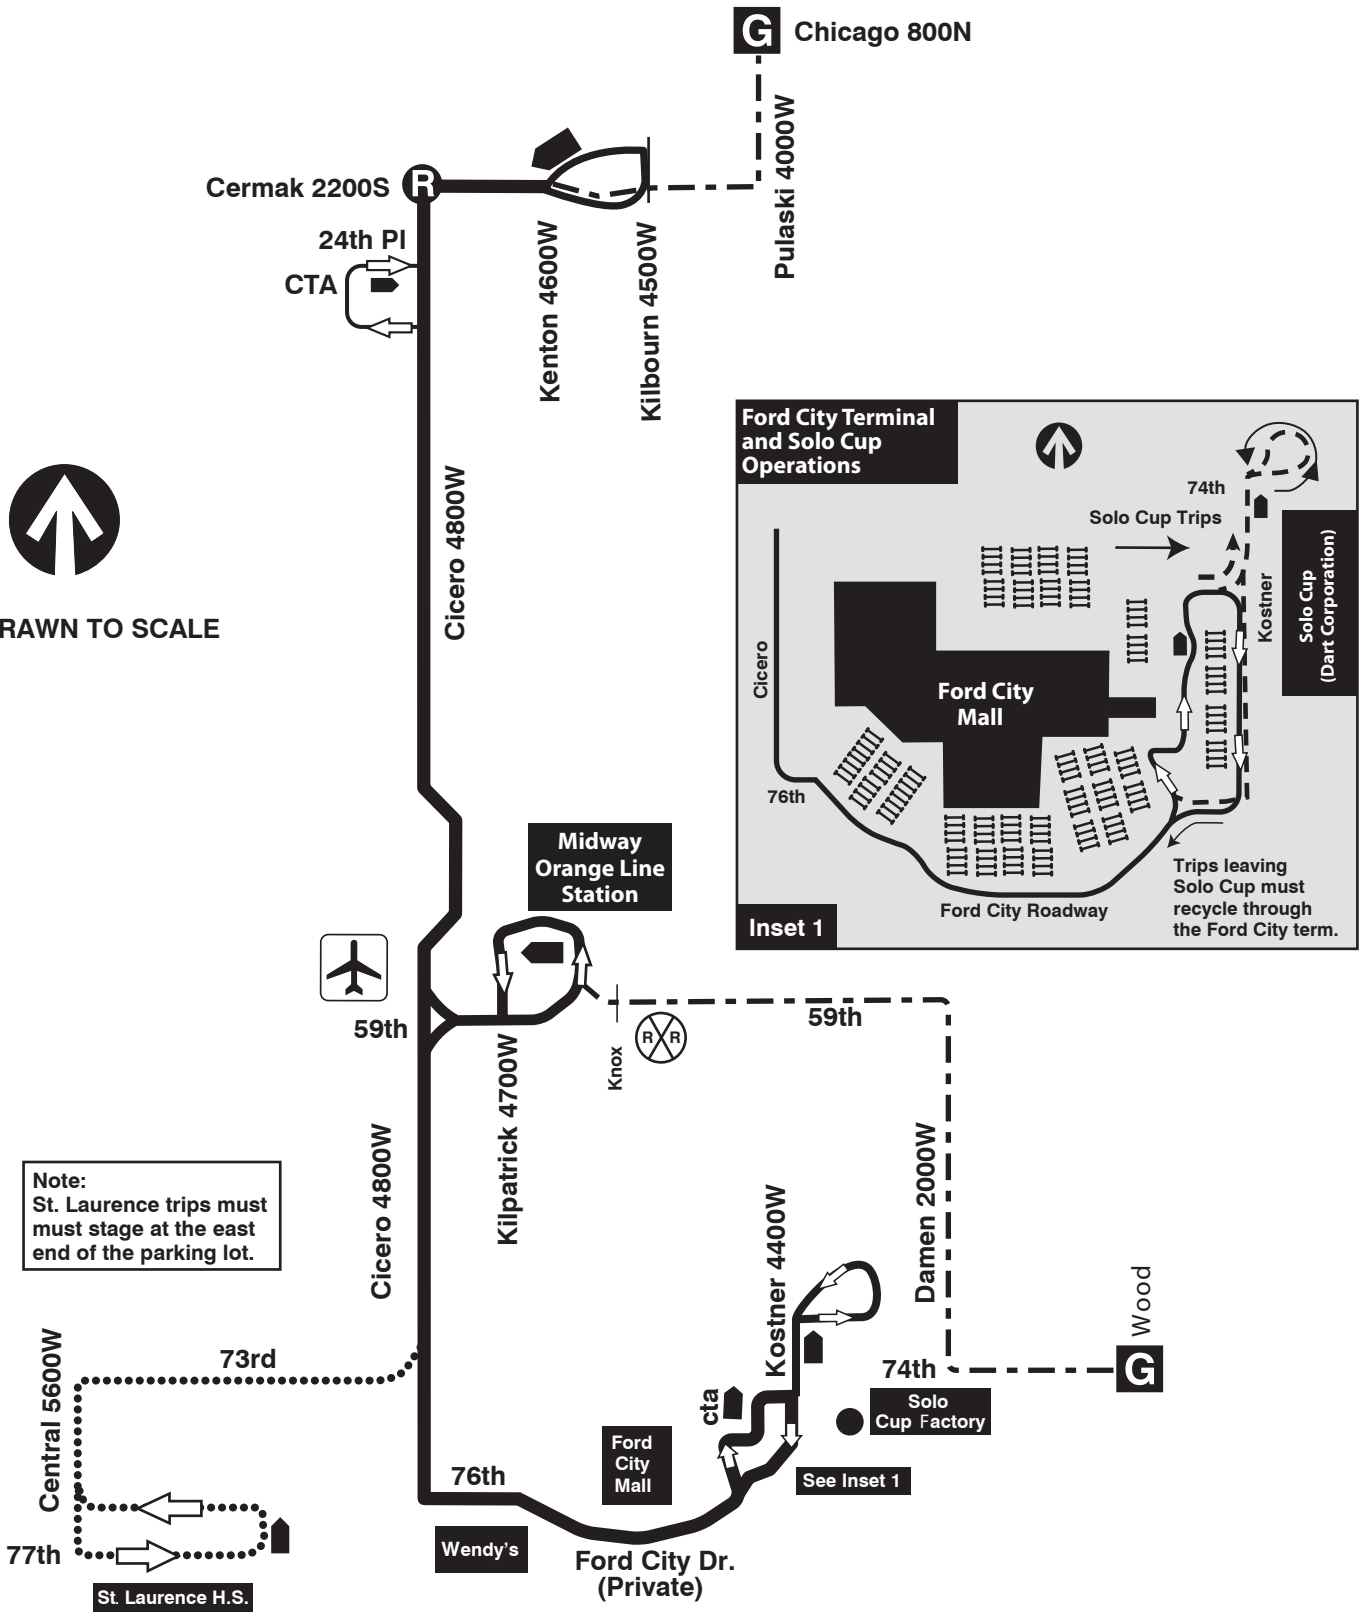

# 54B South Cicero Chicago/74th Garages Farebox Code 542

NOT DRAWN TO SCALE

Note:  
St. Laurence trips must stage at the east end of the parking lot.

<b>G</b> GARAGE	- - - - PULL IN - - - - PULL OUT	<b>R</b> RELIEF POINT
<b>L</b> LAYOVER	— TURN BACK	..... School Trips Only
EFFECTIVE DATE 01/9/19	DATE REVISED 1/9/19	Service Planning