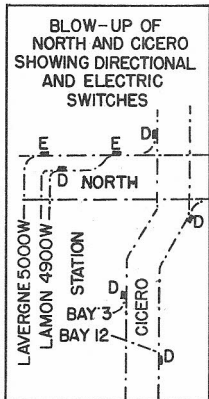

NORTH AVE. STATION

TROLLEY BUS

NOT DRAWN TO SCALE

REV 3-62