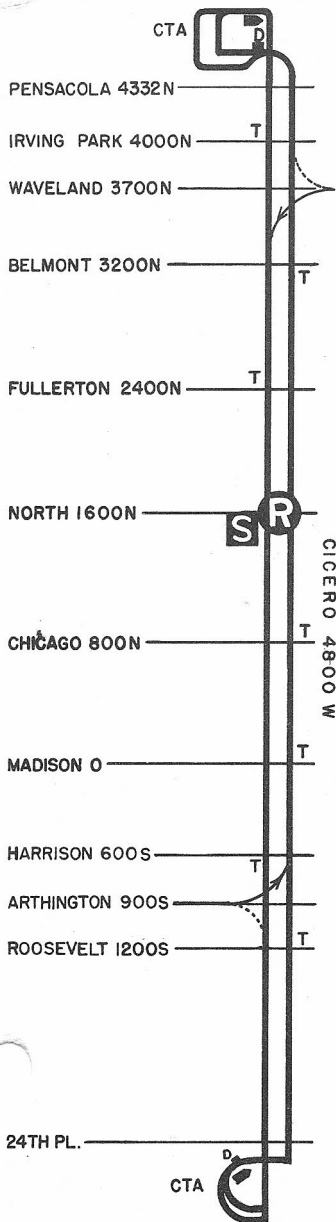

NORTH AVE. STATION

TROLLEY BUS

NOT DRAWN TO SCALE

REV 3-62