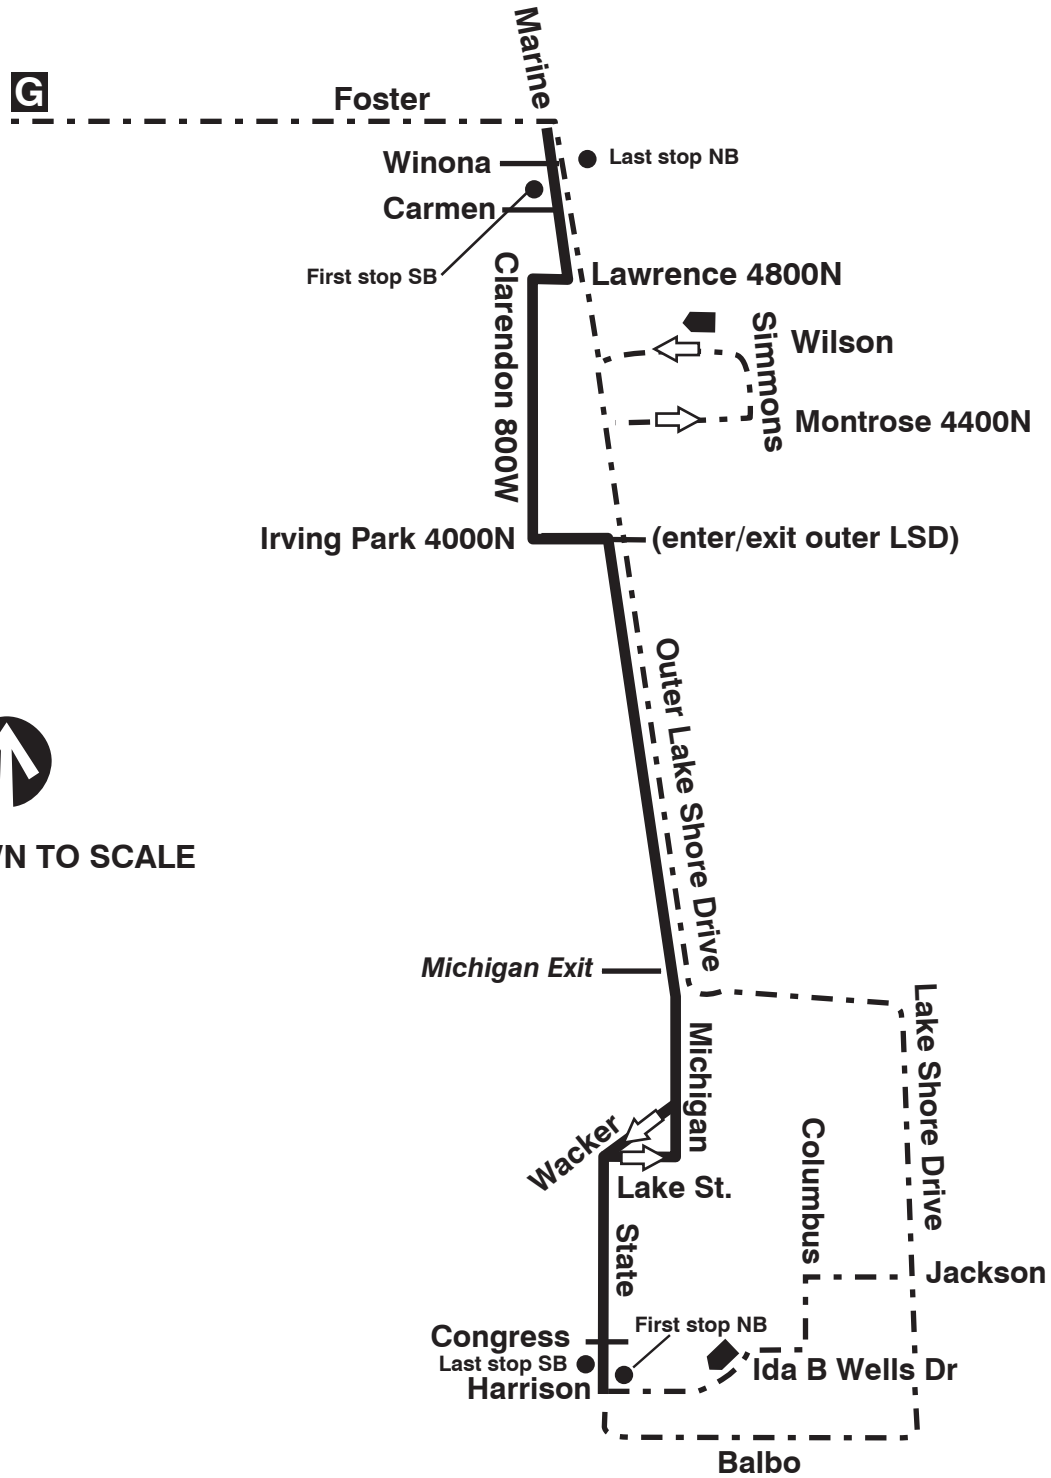

148 Clarendon/Michigan Express

North Park Garage

Farebox Code 148

NOT DRAWN TO SCALE

G GARAGE	----- PULL IN ----- PULL OUT	R RELIEF POINT
▶ LAYOVER		
EFFECTIVE DATE	03/31/19	REVISED DATE 03/28/19
Signage & Wayfinding		