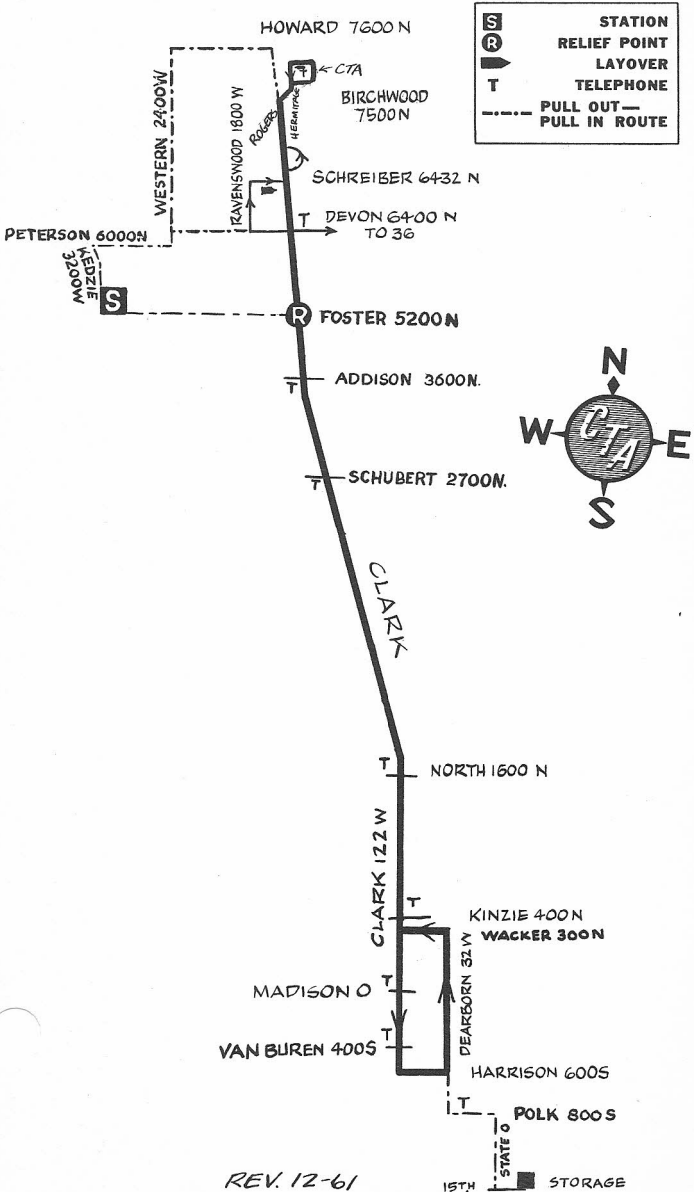

CLARK

22

NORTH PARK STATION

GAS BUS

NOT DRAWN TO SCALE

REV. 12-61

15TH STORAGE