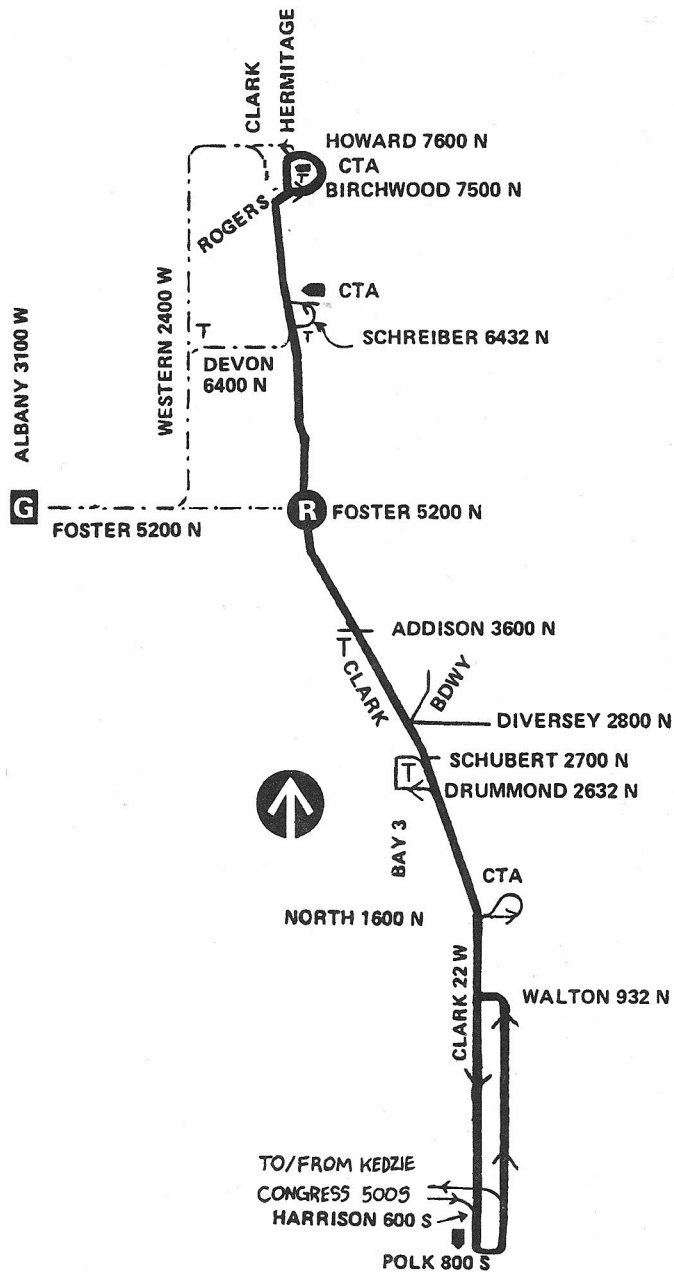

## Route #22 CLARK

### Terminals/Destination Signs

<u>Northbound</u>	<u>Southbound</u>
Wrightwood	Polk
Howard station	
Devon	
North	
Diversey	Foster (Pull-in)

### Schedule Interlocks

- #147
- #151
- #157
- #203
- #204
- #290S

### Hours of Operation

24 Hour Service