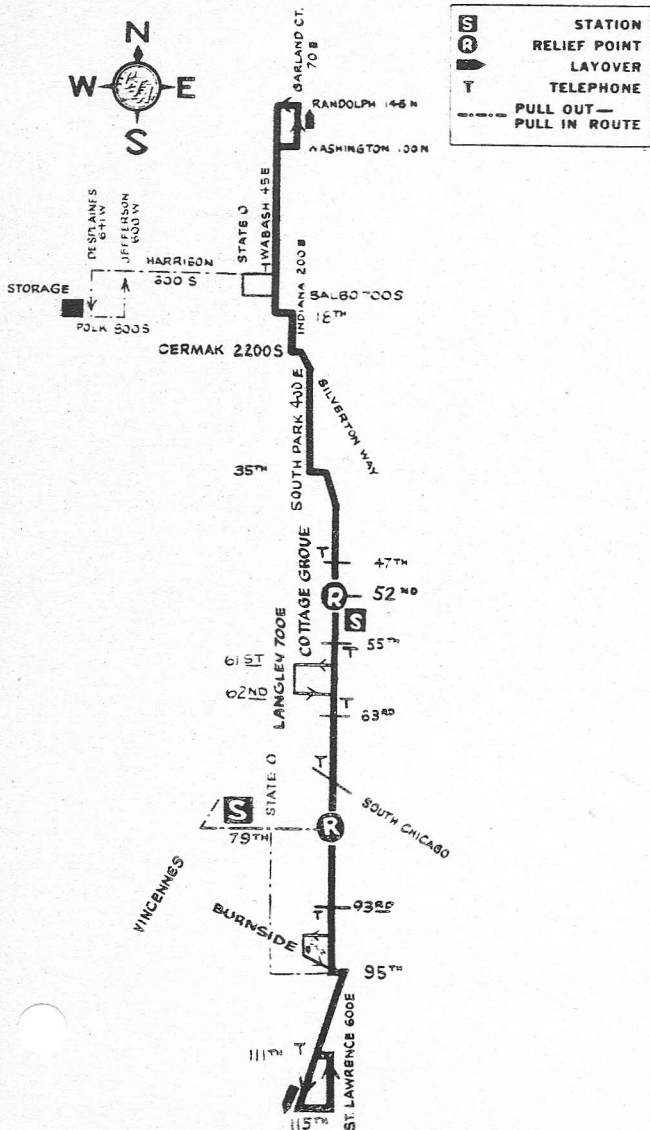

# COTTAGE GROVE

4

52nd, 77th STATIONS

GAS BUS

NOT DRAWN TO SCALE

REVISED 8-56

Chicago Transit Authority TRAINING DEPARTMENT