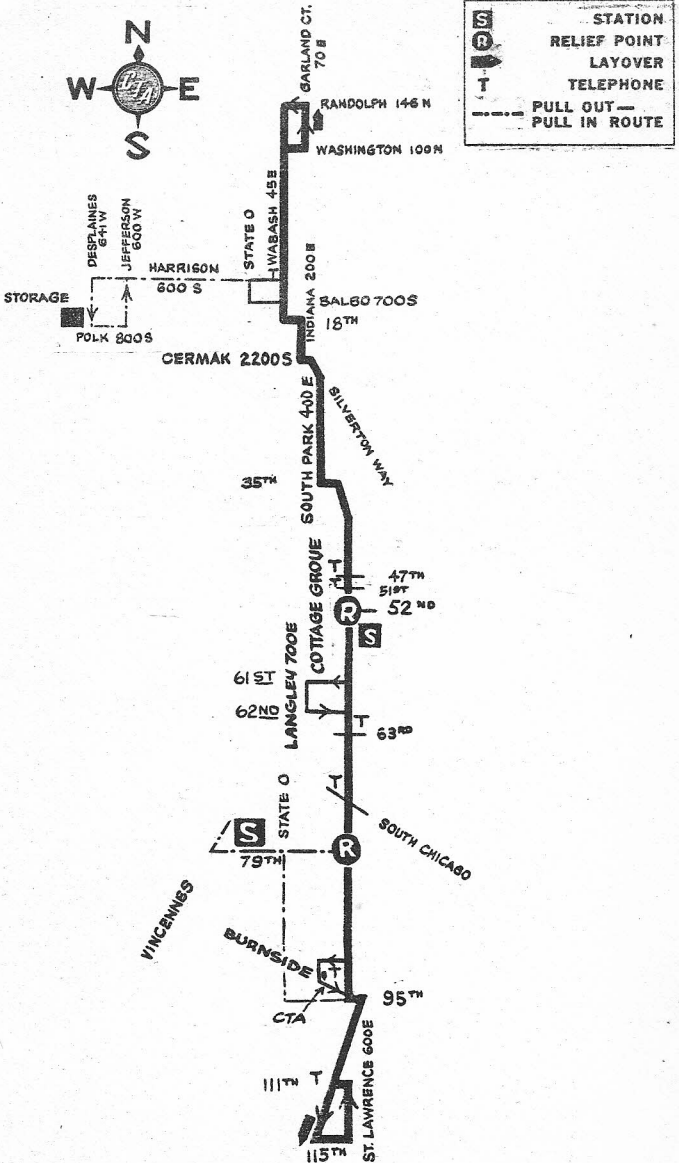

# COTTAGE GROVE

4

52nd, 77th STATIONS

GAS BUS

NOT DRAWN TO SCALE

1-57 REVISED

Chicago Transit Authority TRAINING DEPARTMENT