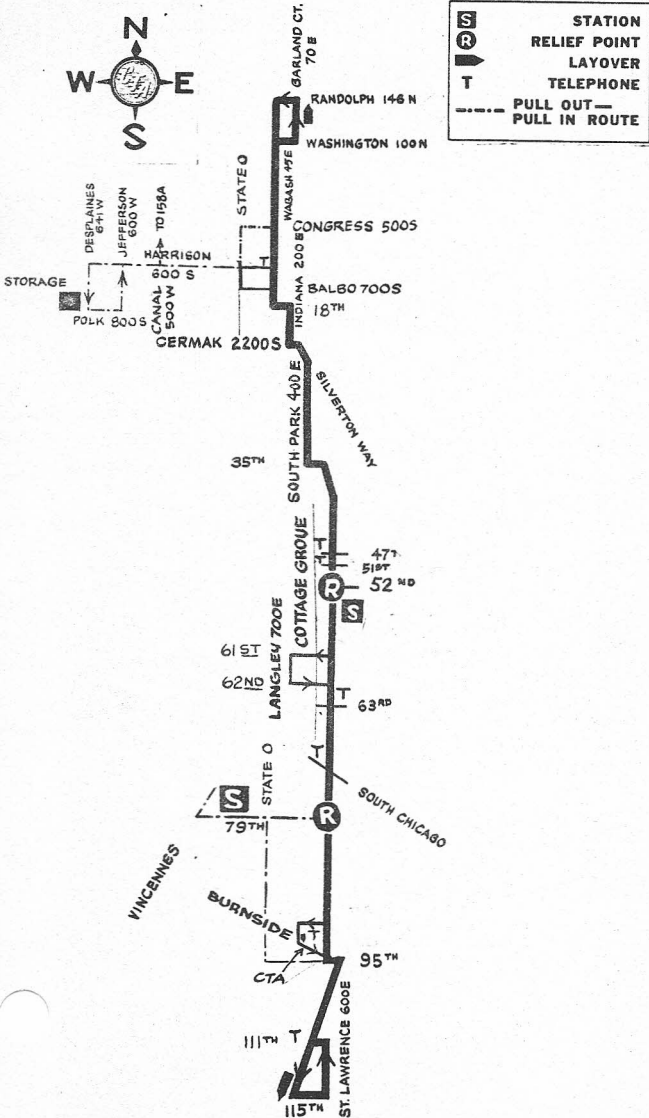

COTTAGE GROVE

4

52nd 77th STATIONS

GAS BUS

NOT DRAWN TO SCALE

12-57 REVISED

Chicago Transit Authority TRAINING DEPARTMENT