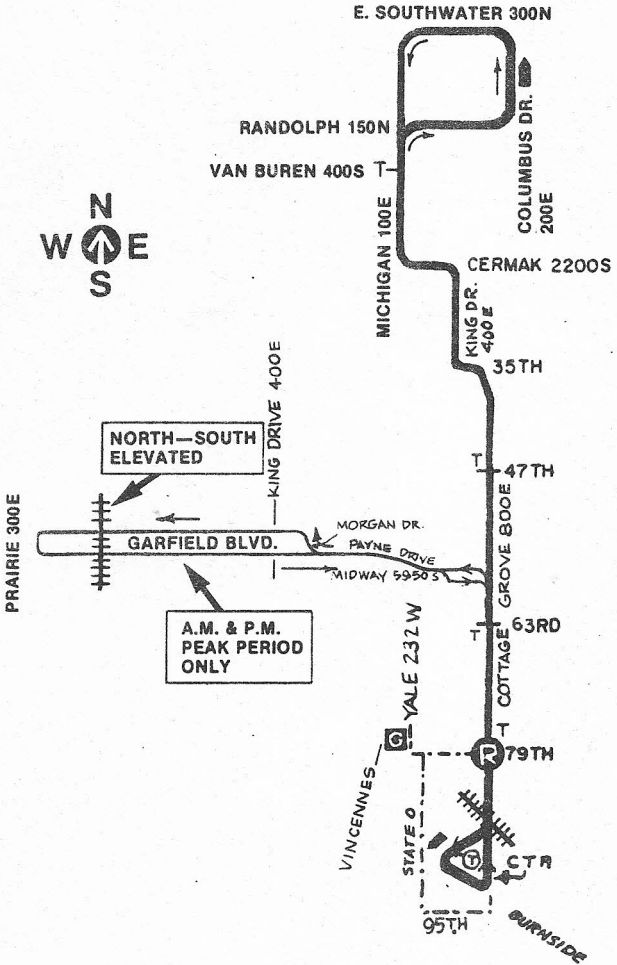

COTTAGE GROVE

4

77th GARAGE

NOT DRAWN TO SCALE

G GARAGE	---	PULL IN - PULL OUT	(TEMPORARY) 03 / 08 / 82 cta TRAINING/DEVELOPMENT programs
R RELIEF POINT	T	TELEPHONE REPORT TELEPHONE	
L LAYOVER	T		

6-1-82