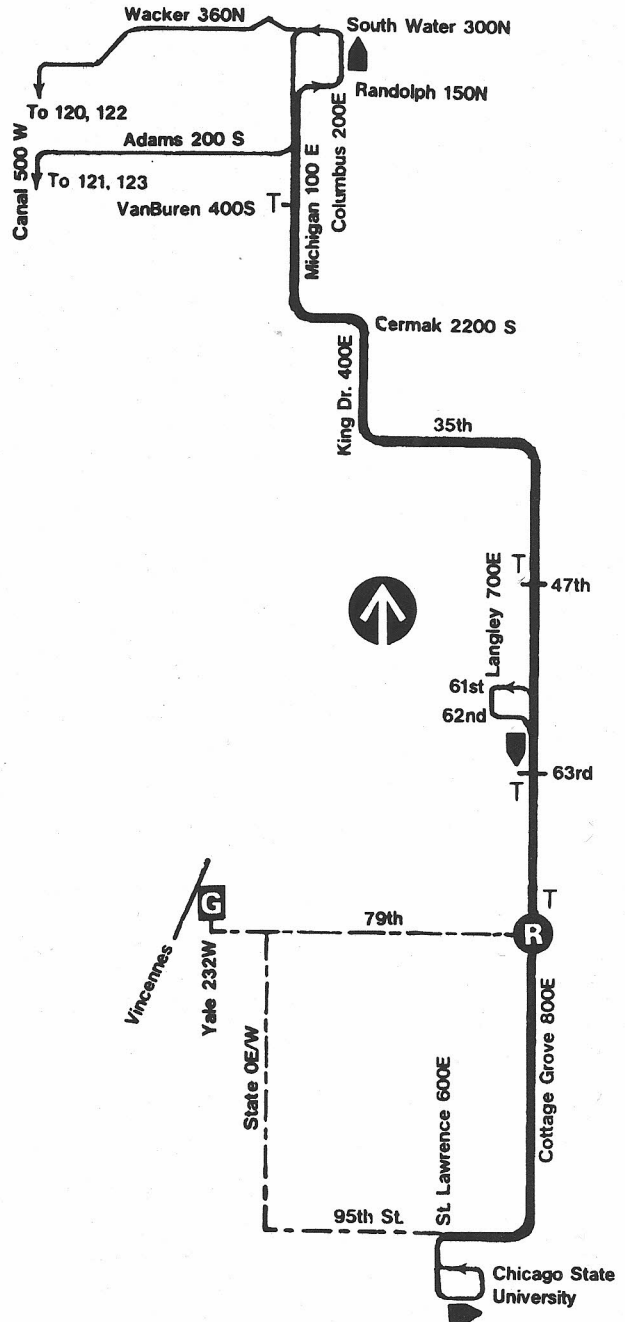

Route #4 COTTAGE GROVE

Garage(s)/Run Numbers

77th/7401-7460
PTO/7461-7500

Terminals/Destination Signs

<u>Northbound</u>	<u>Southbound</u>
Illinois Center	94th
52nd	
63rd	
	79th (pull-in)

Schedule Interlocks

- #1
- #14
- #79

Hours of Operation

24-hour service

03/08/92