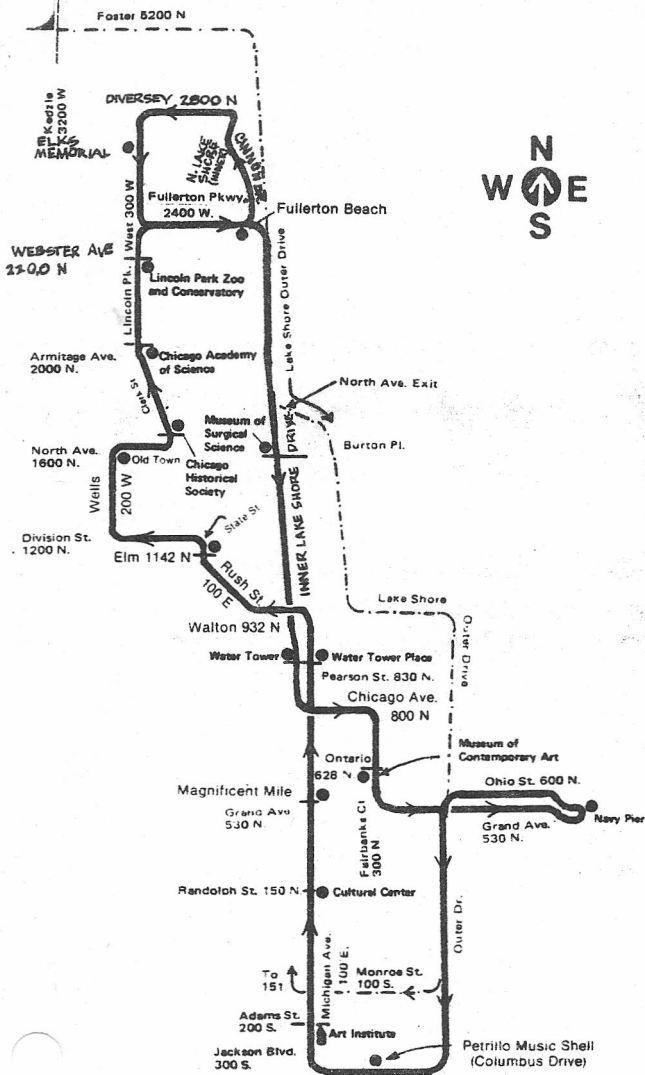

OBSOLETE

Culture Bus-North

NORTH PARK GARAGE

NOT DRAWN TO SCALE

G GARAGE	---	PULL IN - PULL OUT
R RELIEF POINT	T	TELEPHONE REPORT
P LAYOVER	T	TELEPHONE

4/24/83

cta