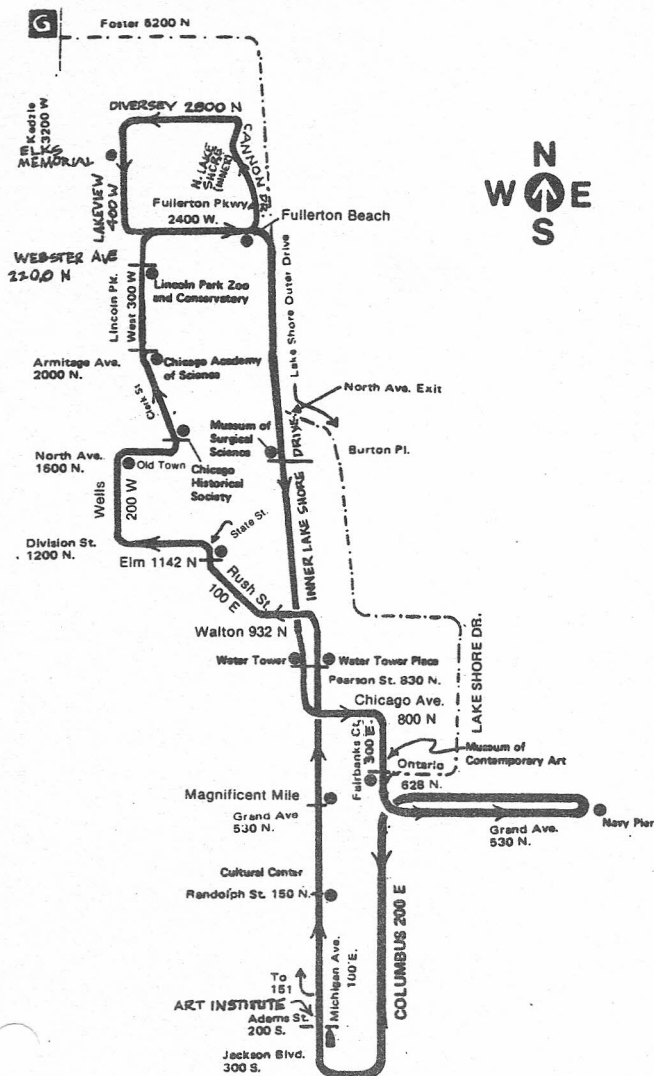

# Culture Bus-North

## NORTH PARK GARAGE

NOT DRAWN TO SCALE

<b>G</b> GARAGE	--- PULL IN- PULL OUT	<b>05/01/84</b>
<b>R</b> RELIEF POINT	<b>T</b> TELEPHONE	<b>cta</b>
<b>L</b> LAYOVER	<b>T</b> REPORT TELEPHONE	