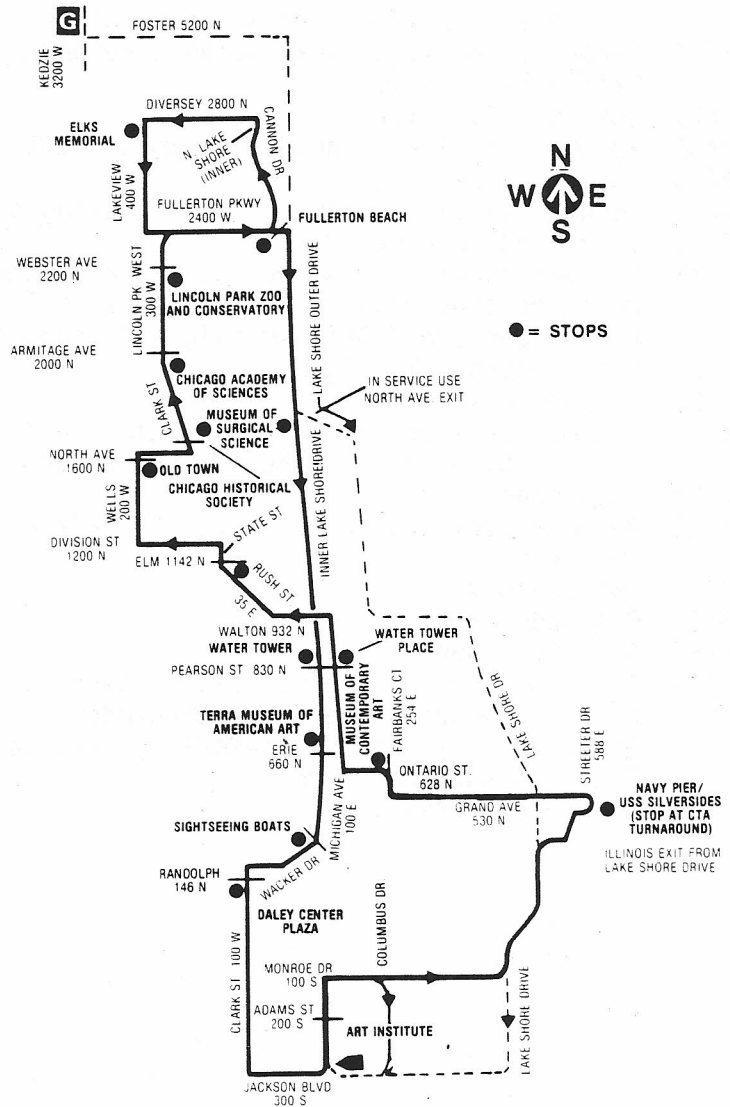

CULTURE BUS NORTH ROUTE

Culture Bus-North

Garage(s)/Run Numbers

North Pk/P781-P800
(operates on city-wide radio channel)

Terminals/Destination Signs

Culture Bus North (Blue)

Schedule Interlocks

Culture Bus West

Hours of Operation

Sun/Hol - May thru end of September only

Premium fare

Stops only at designated stops

Brochure available which includes schedule and fare information

05/26/85