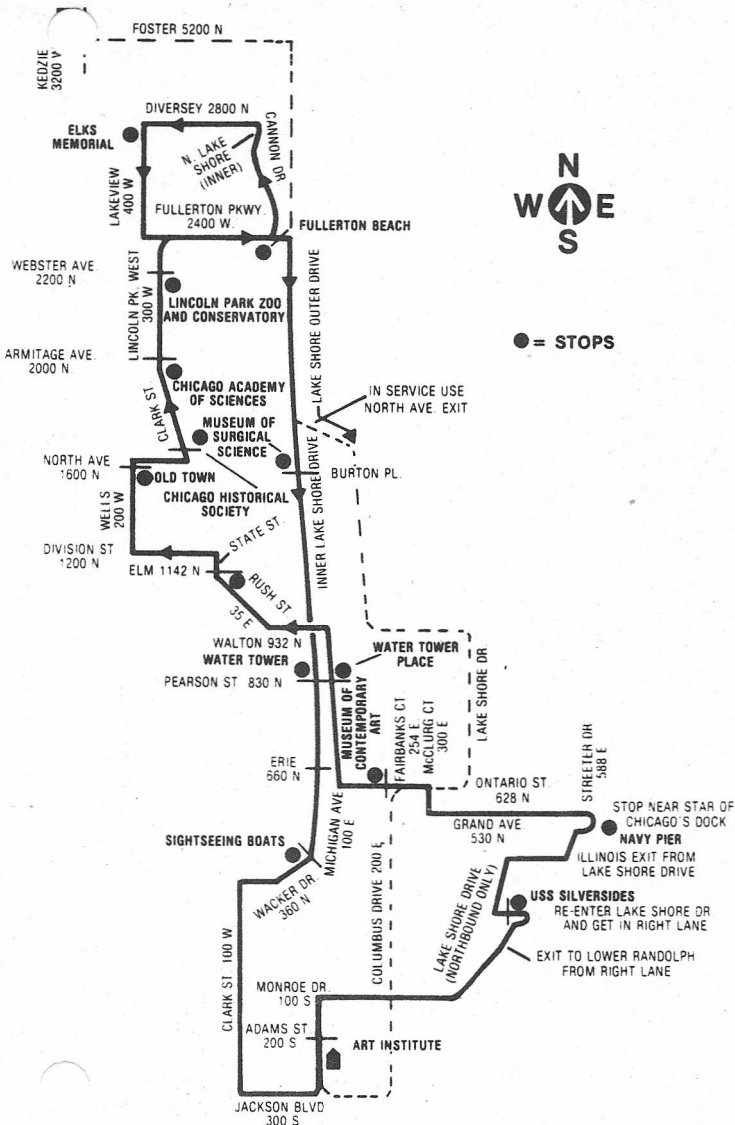

# Culture Bus - North

(ENTER ROUTE 142 IN FAREBOX)

## NORTH PARK GARAGE

NOT DRAWN TO SCALE

● = STOPS

<b>G</b> GARAGE	--- PULL IN ---	<b>cta</b>
<b>R</b> RELIEF POINT	--- PULL OUT ---	DATE REVISED 5/11/86
<b>L</b> LAYOVER	<b>T</b> TELEPHONE REPORT	OPERATIONS PLANNING DEPARTMENT
<b>Ⓣ</b> TELEPHONE	<b>Ⓣ</b> TELEPHONE	STREET TRAFFIC GRAPHICS