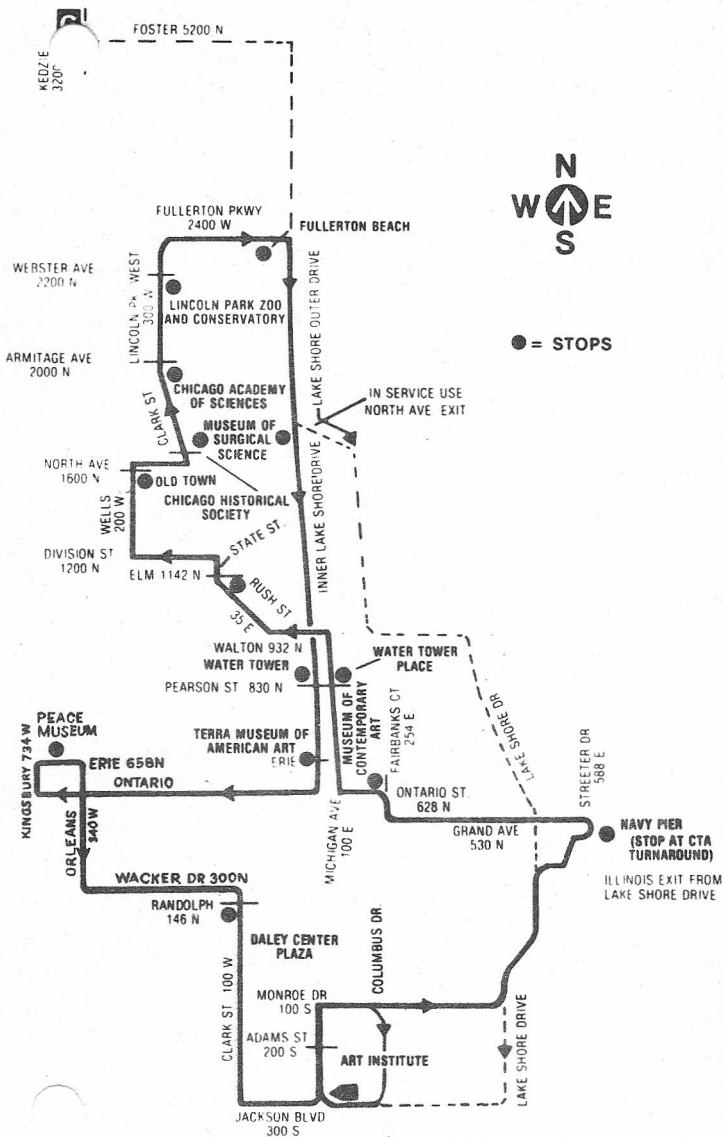

# Culture Bus - North

(ENTER ROUTE 142 IN FAREBOX)

## NORTH PARK GARAGE

NOT DRAWN TO SCALE

● = STOPS

- G** GARAGE
- R** RELIEF POINT
- L** LAYOVER
- T** TELEPHONE
- Ⓣ** REPORT TELEPHONE
- PULL IN
- - -** PULL OUT

<b>cta</b>	
DATE REVISED	<b>5/8/88</b>
OPERATIONS PLANNING DEPARTMENT STREET TRAFFIC GRAPHICS	