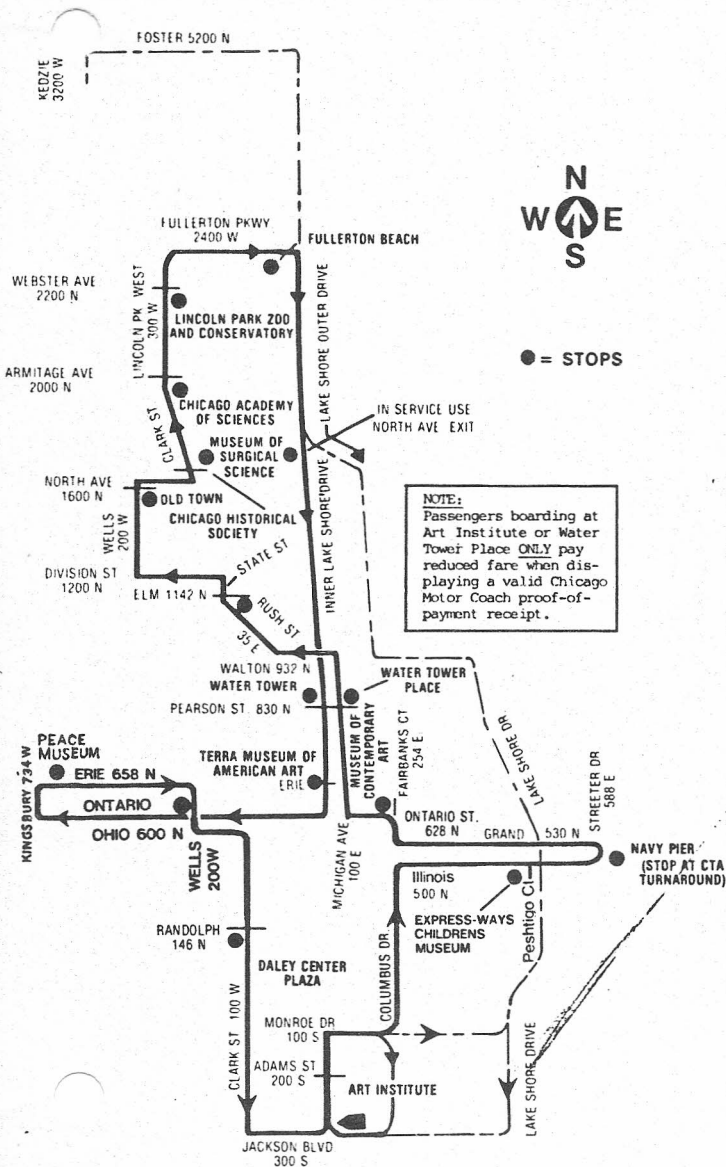

Culture Bus - North

(ENTER ROUTE 142 IN FAREBOX)

NORTH PARK GARAGE

NOT DRAWN TO SCALE

| | | |
|-----------------------|---------------------------|----------------------|
| G GARAGE | ----- PULL IN ----- | ----- PULL OUT ----- |
| R RELIEF POINT | T TELEPHONE | |
| L LAYOVER | T REPORT TELEPHONE | |

| | |
|---|---------------|
| cta | |
| DATE REVISED | 6-6-89 |
| OPERATIONS PLANNING DEPARTMENT STREET TRAFFIC GRAPHICS | |